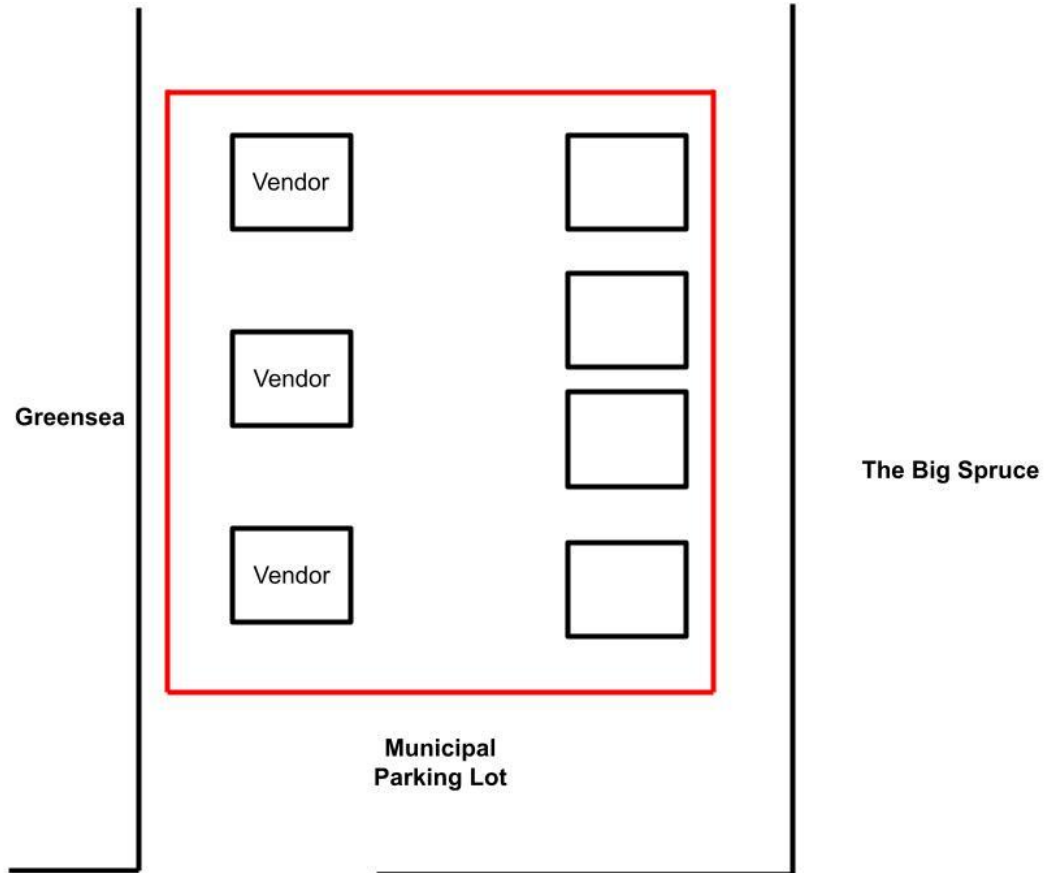

### **Schedule of Events:**

**12:00AM:** Parking lot closes to public  
**7:00AM-3:00PM:** Event/vendor set up  
**3:30PM:** Big Spruce opens  
**3:30PM - 5:00PM:** Flannel Friday gravel ride  
**3:30PM - 9:00PM:** Guests enjoy event  
**9:30PM-11:00PM:** Event breakdown and clean up  
**11:00PM:** Parking lot reopens

### **Special Use Permits:**

The Big Spruce would like to reserve the municipal parking lot located between The Big Spruce and Greensea Systems for this event. This space will be used for vendor tables and guest overflow. Vendor tables will feature a variety of VT small businesses and products.

## Site Plan:

### Key:

 Red line defines monitored alcohol consumption area