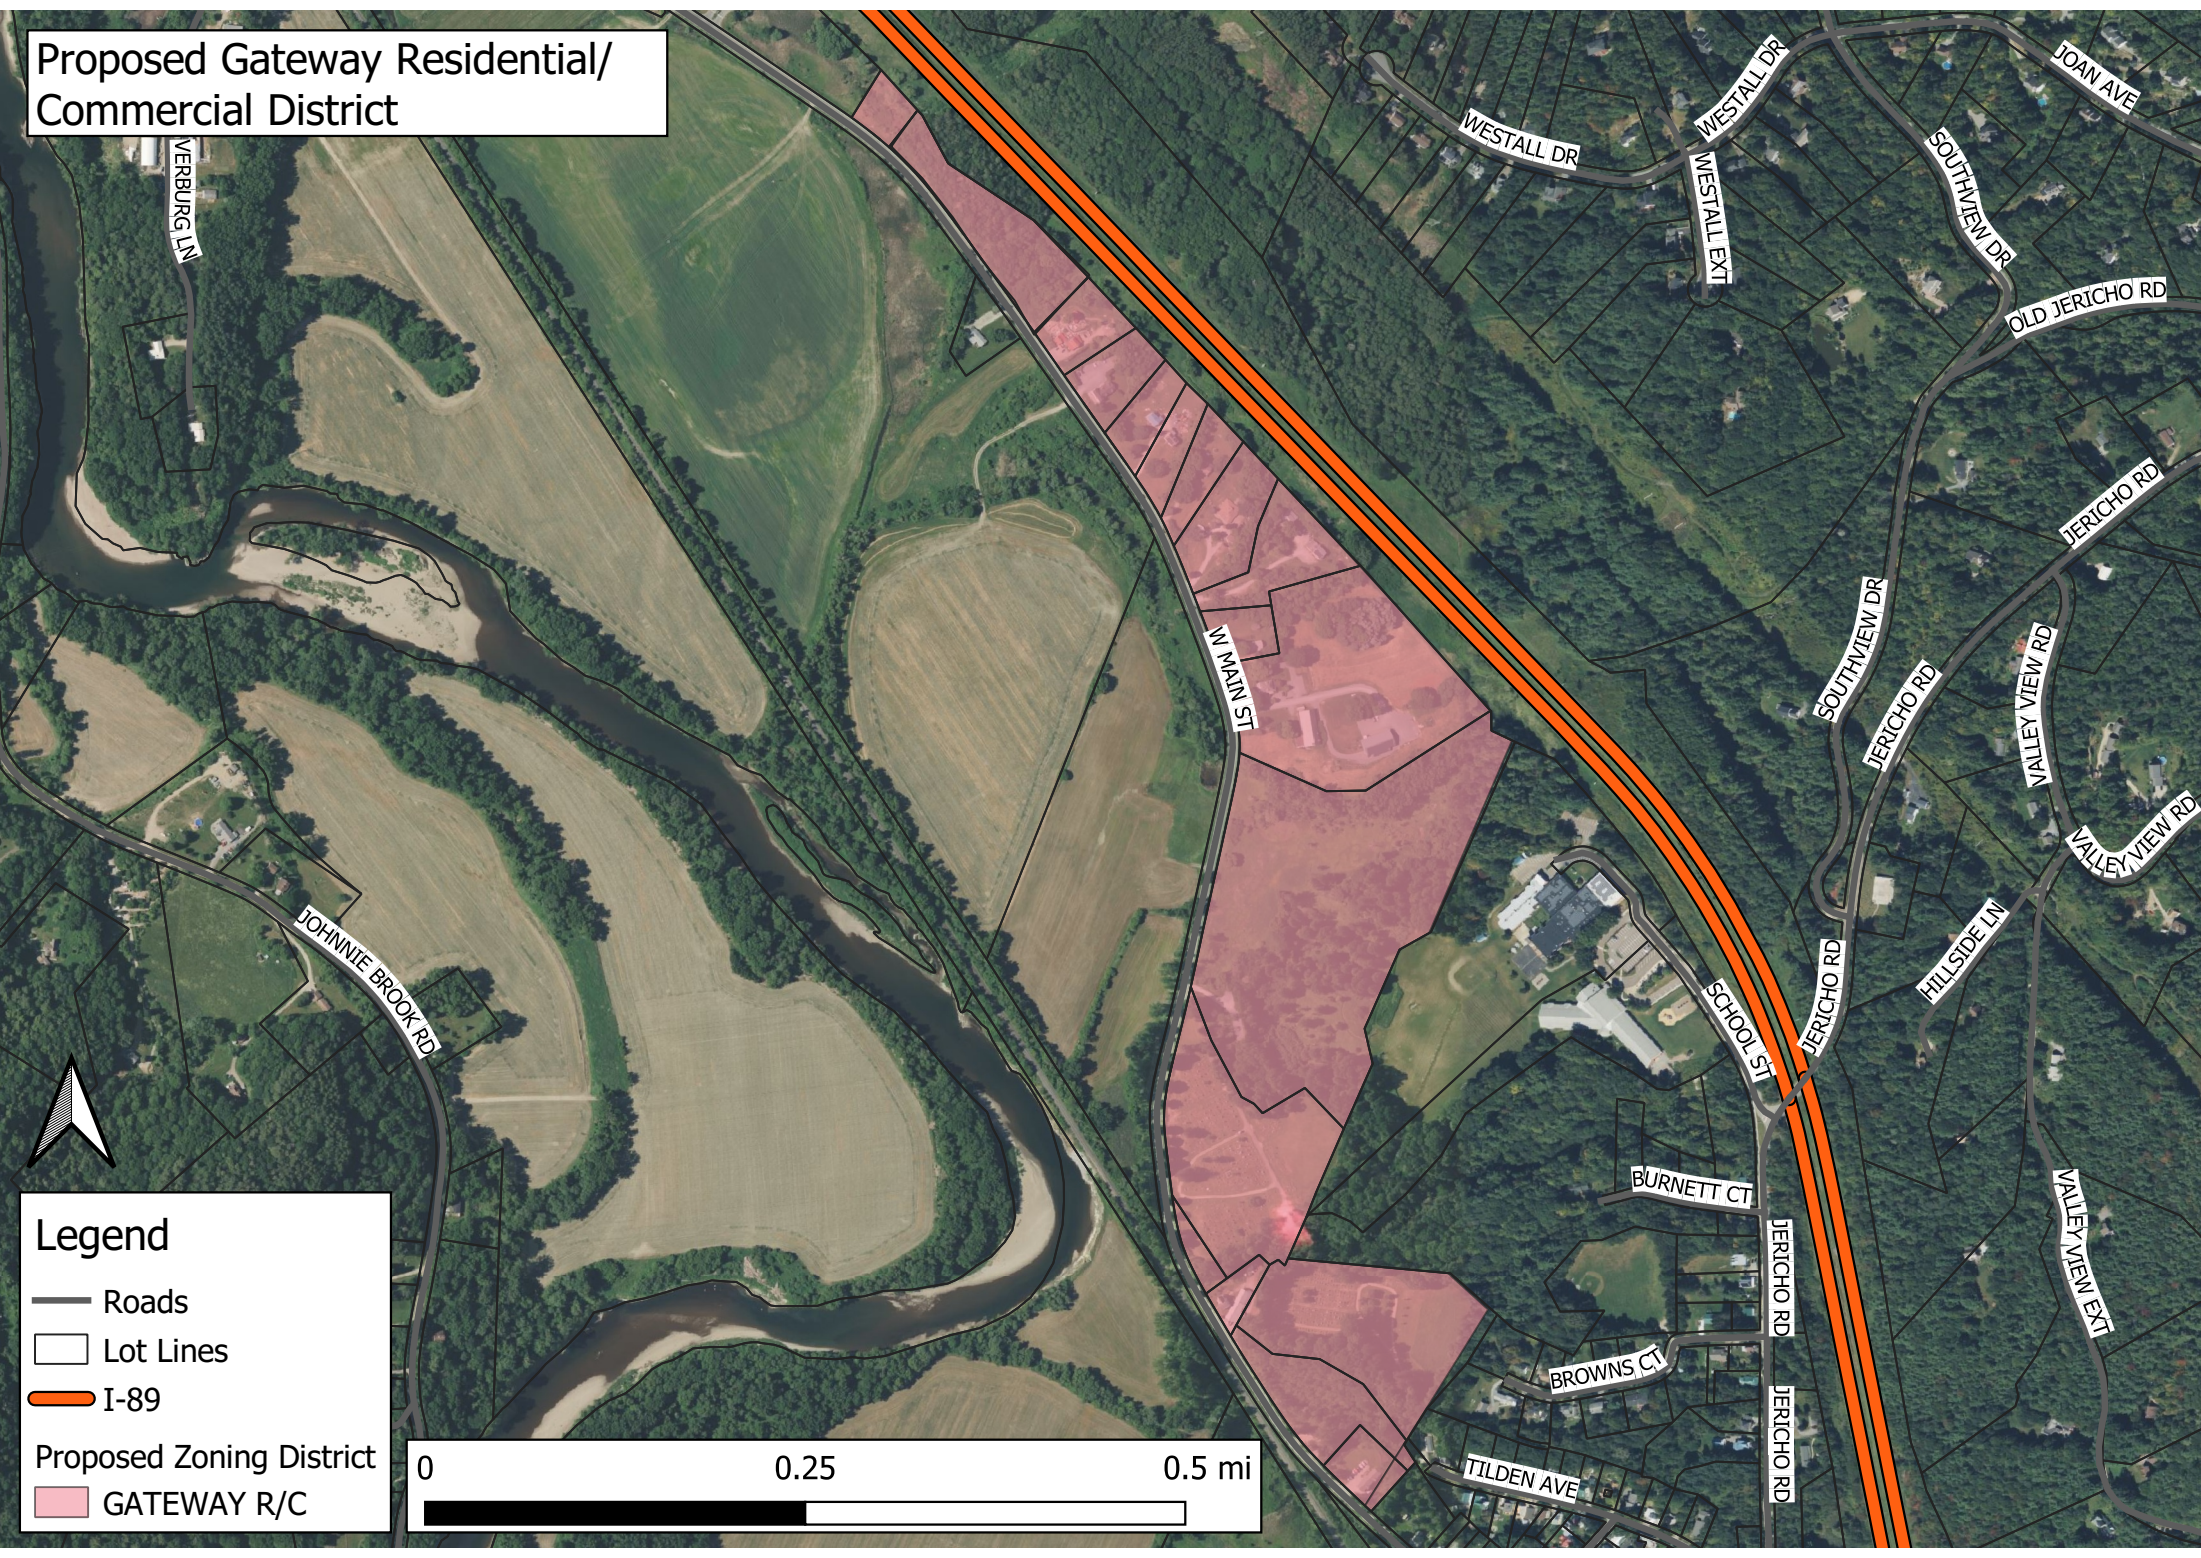

Proposed Gateway Residential/ Commercial District

VERBURG LN

WESTALL DR

WESTALL DR
WESTALL EXT

SOUTHVIEW DR

JOAN AVE

OLD JERICO RD

JERICO RD

W MAIN ST

SOUTHVIEW DR

JERICO RD

VALLEY VIEW RD

VALLEY VIEW RD

JOHNNIE BROOK RD

SCHOOL ST

JERICO RD

HILLSIDE LN

VALLEY VIEW EXT

BURNETT CT

JERICO RD

BROWNS CT

JERICO RD

TILDEN AVE

Legend

- Roads
- Lot Lines
- I-89
- Proposed Zoning District
- GATEWAY R/C