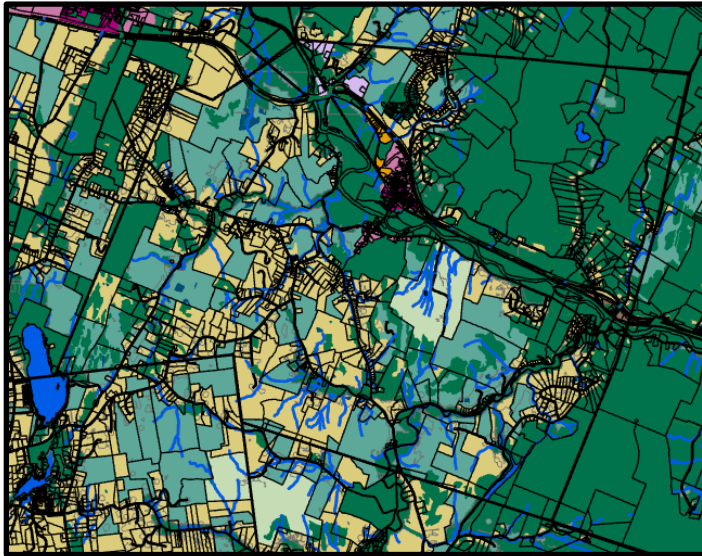

Draft Richmond FLU

10/13/25

PROPOSED RICHMOND FLU MAP

BACKGROUND EXPLANATION FOR PROPOSED FLU MAP

Additions in Yellow. Only to Rural General and Rural Ag and Forestry. Other land use categories held harmless.

Individual Natural Feature Layers Added:

- VCD Highest Priority Interior Forest Blocks
- VCD Highest Priority Connectivity Blocks
- VCD Highest Priority Natural Communities
- VCD Highest Priority Species Community Scale
- VCD Surface Water / Riparian
- Science to Action Wetlands