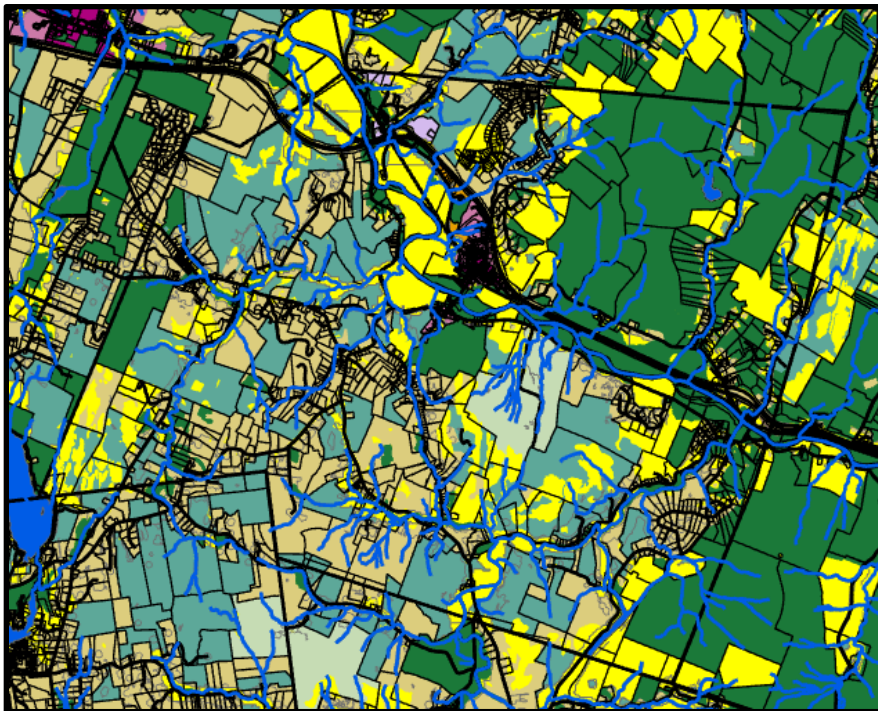

Draft Richmond FLU

10/13/25

PROPOSED RICHMOND FLU MAP

BACKGROUND EXPLANATION FOR PROPOSED FLU MAP

Additions in Yellow. Only to Rural General and Rural Ag and Forestry. Other land use categories held harmless.

Individual Natural Feature Layers Added:

- VCD Highest Priority Interior Forest Blocks
- VCD Highest Priority Connectivity Blocks
- VCD Highest Priority Natural Communities
- VCD Highest Priority Species Community Scale
- VCD Surface Water / Riparian
- Science to Action Wetlands