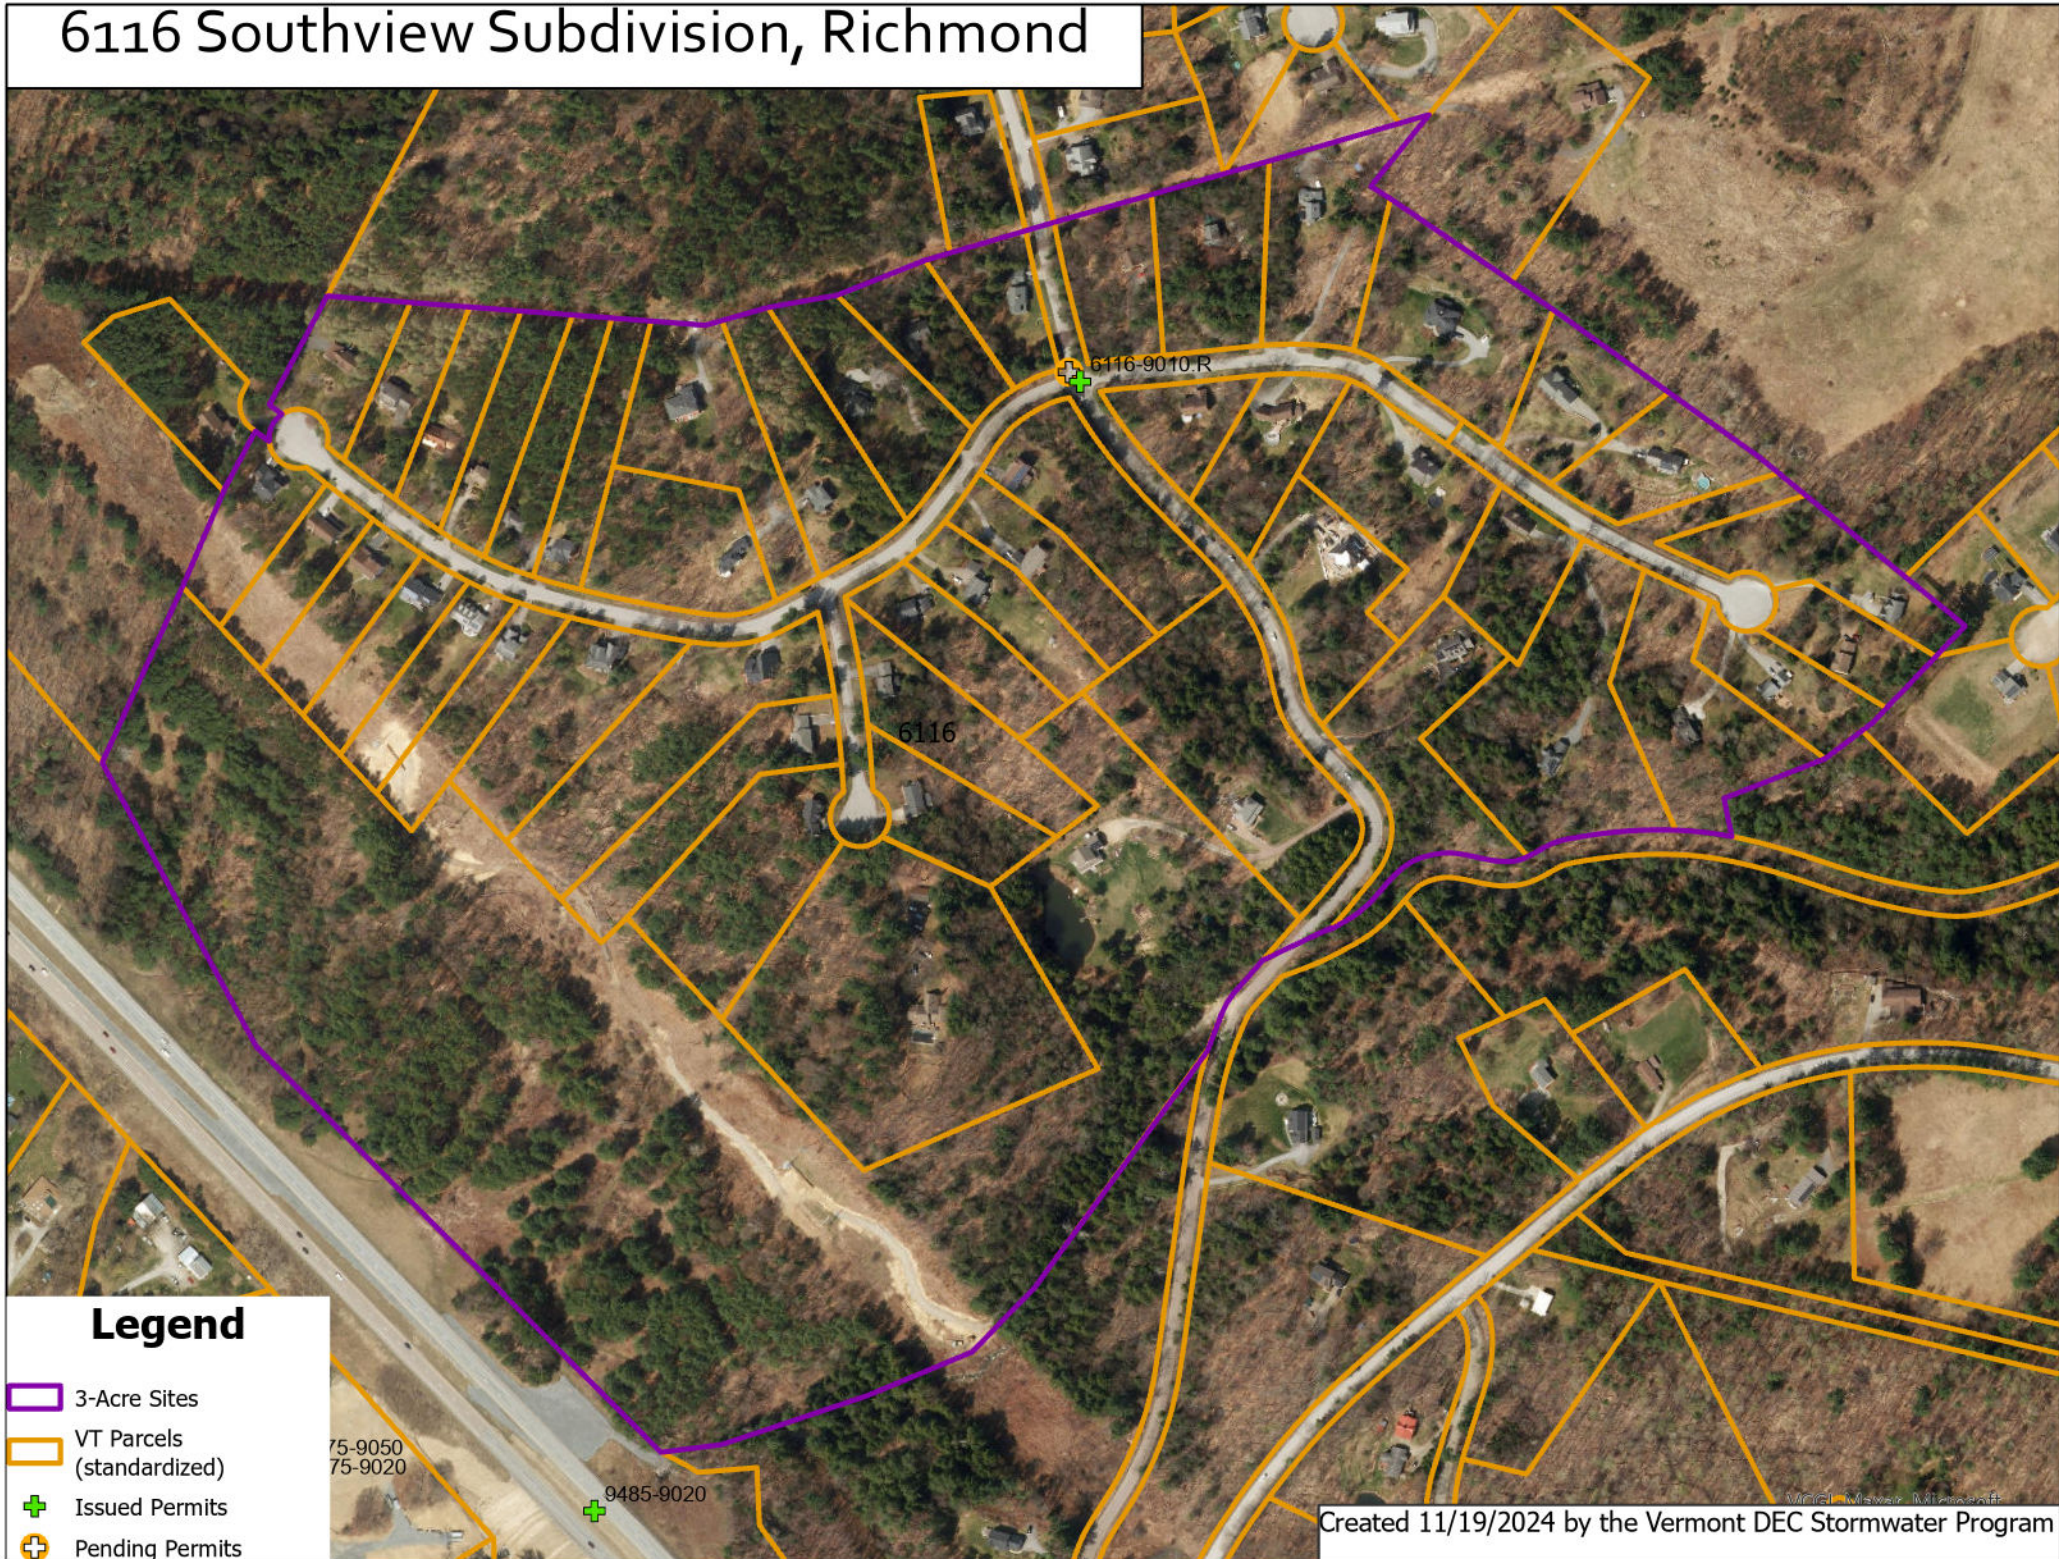

6116 Southview Subdivision, Richmond

Legend

- 3-Acre Sites
- VT Parcels (standardized)
- Issued Permits
- Pending Permits