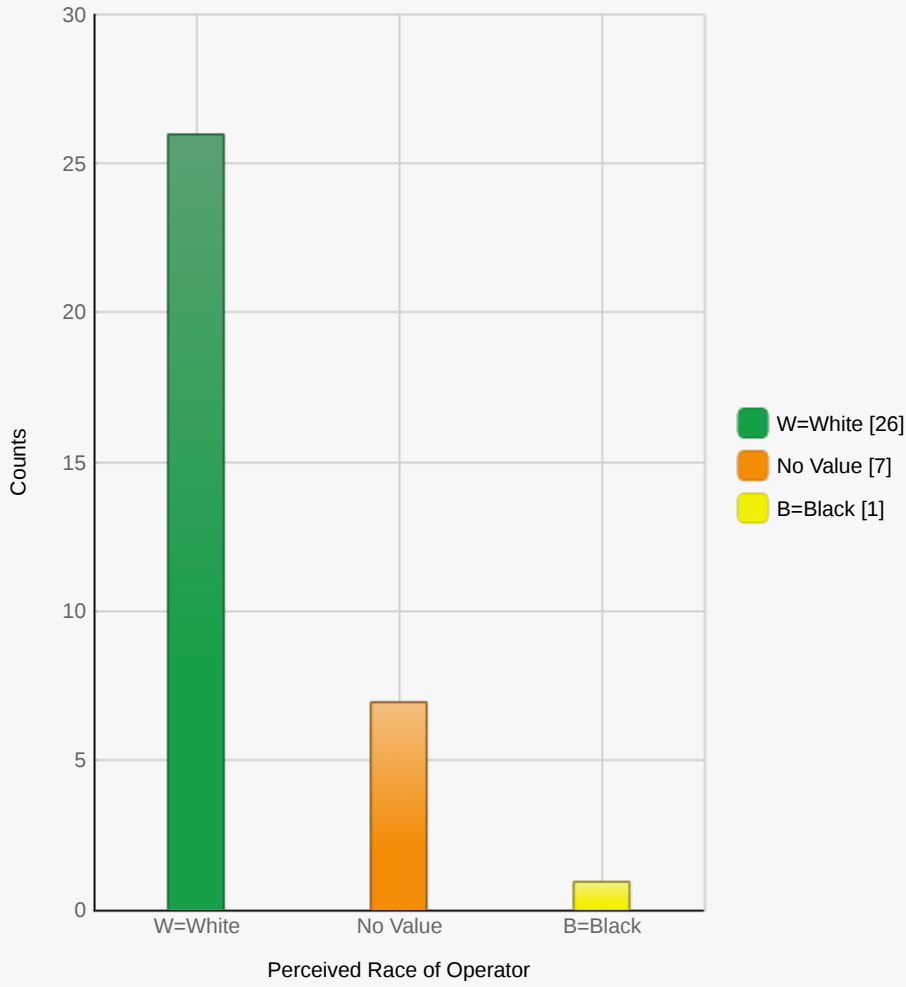

*Race data*

RICHMOND POLICE DEPARTMENT  
1/1/26 TO 3/31/26

*Perceived Race of Operator*

The "No Value" bar represent stops where more than one ticket or warning was issued to a driver. Race Data is only collected once per stop. Where there are multiple violations in the same stop, race data is only reported on the first ticket or warning that was issued.