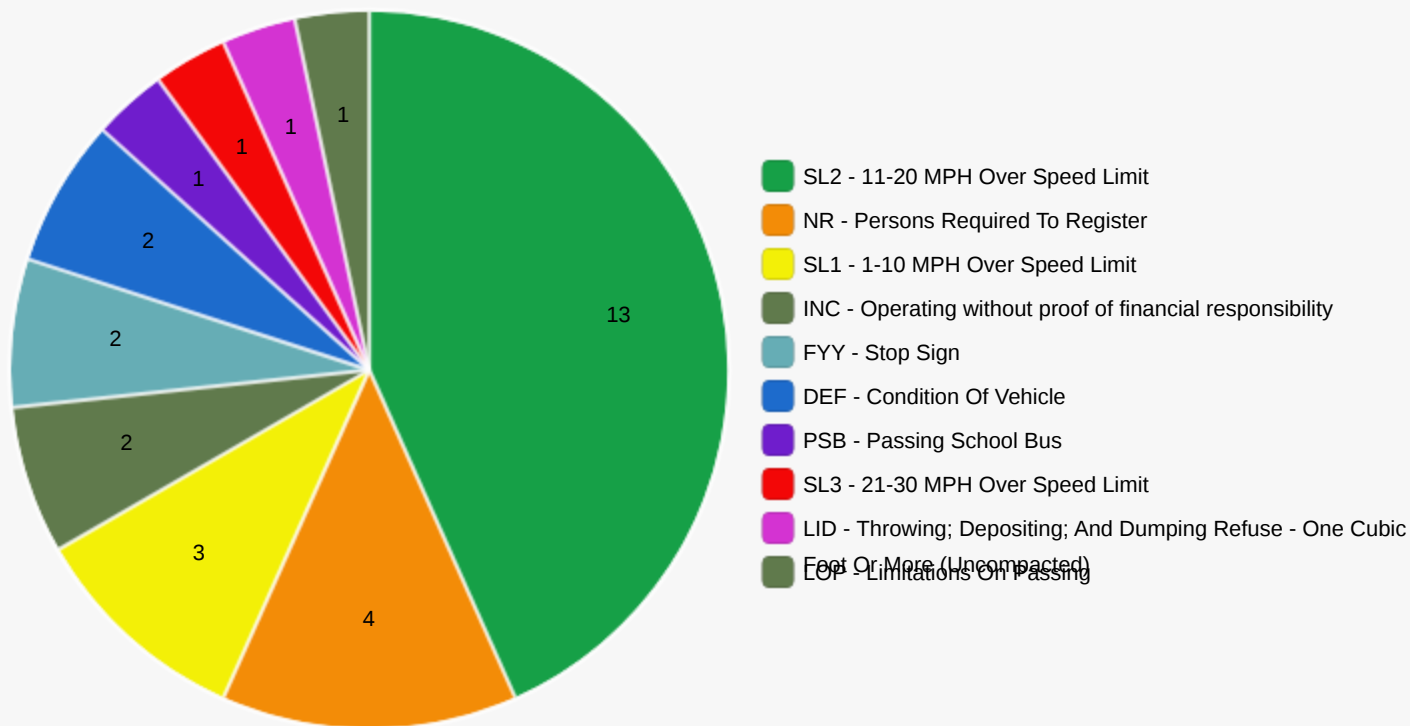

**Top 10 Car stops**

RICHMOND POLICE DEPARTMENT  
1/1/26 TO 3/31/26

**TOP TEN CAR STOPS**

<b>Ticket Violation</b>	<b>Ticket Violation</b>	<b>City</b>
SL2 - 11-20 MPH Over Speed Limit	13	Richmond
NR - Persons Required To Register	4	Richmond
SL1 - 1-10 MPH Over Speed Limit	3	Richmond
INC - Operating without proof of financial responsibility	2	Richmond
FYY - Stop Sign	2	Richmond
DEF - Condition Of Vehicle	2	Richmond
PSB - Passing School Bus	1	Bolton
SL3 - 21-30 MPH Over Speed Limit	1	Richmond
LID - Throwing; Depositing; And Dumping Refuse - One Cubic Foot Or More (Uncompacted)	1	Richmond
LOP - Limitations On Passing	1	Richmond
SCL - Sirens And Colored Lamps	1	Richmond
TCS - Traffic Control Signals	1	Richmond
DP - Failed To Display Front Registration Plate	1	Richmond
OWS - Obstructing Windshields	1	Richmond