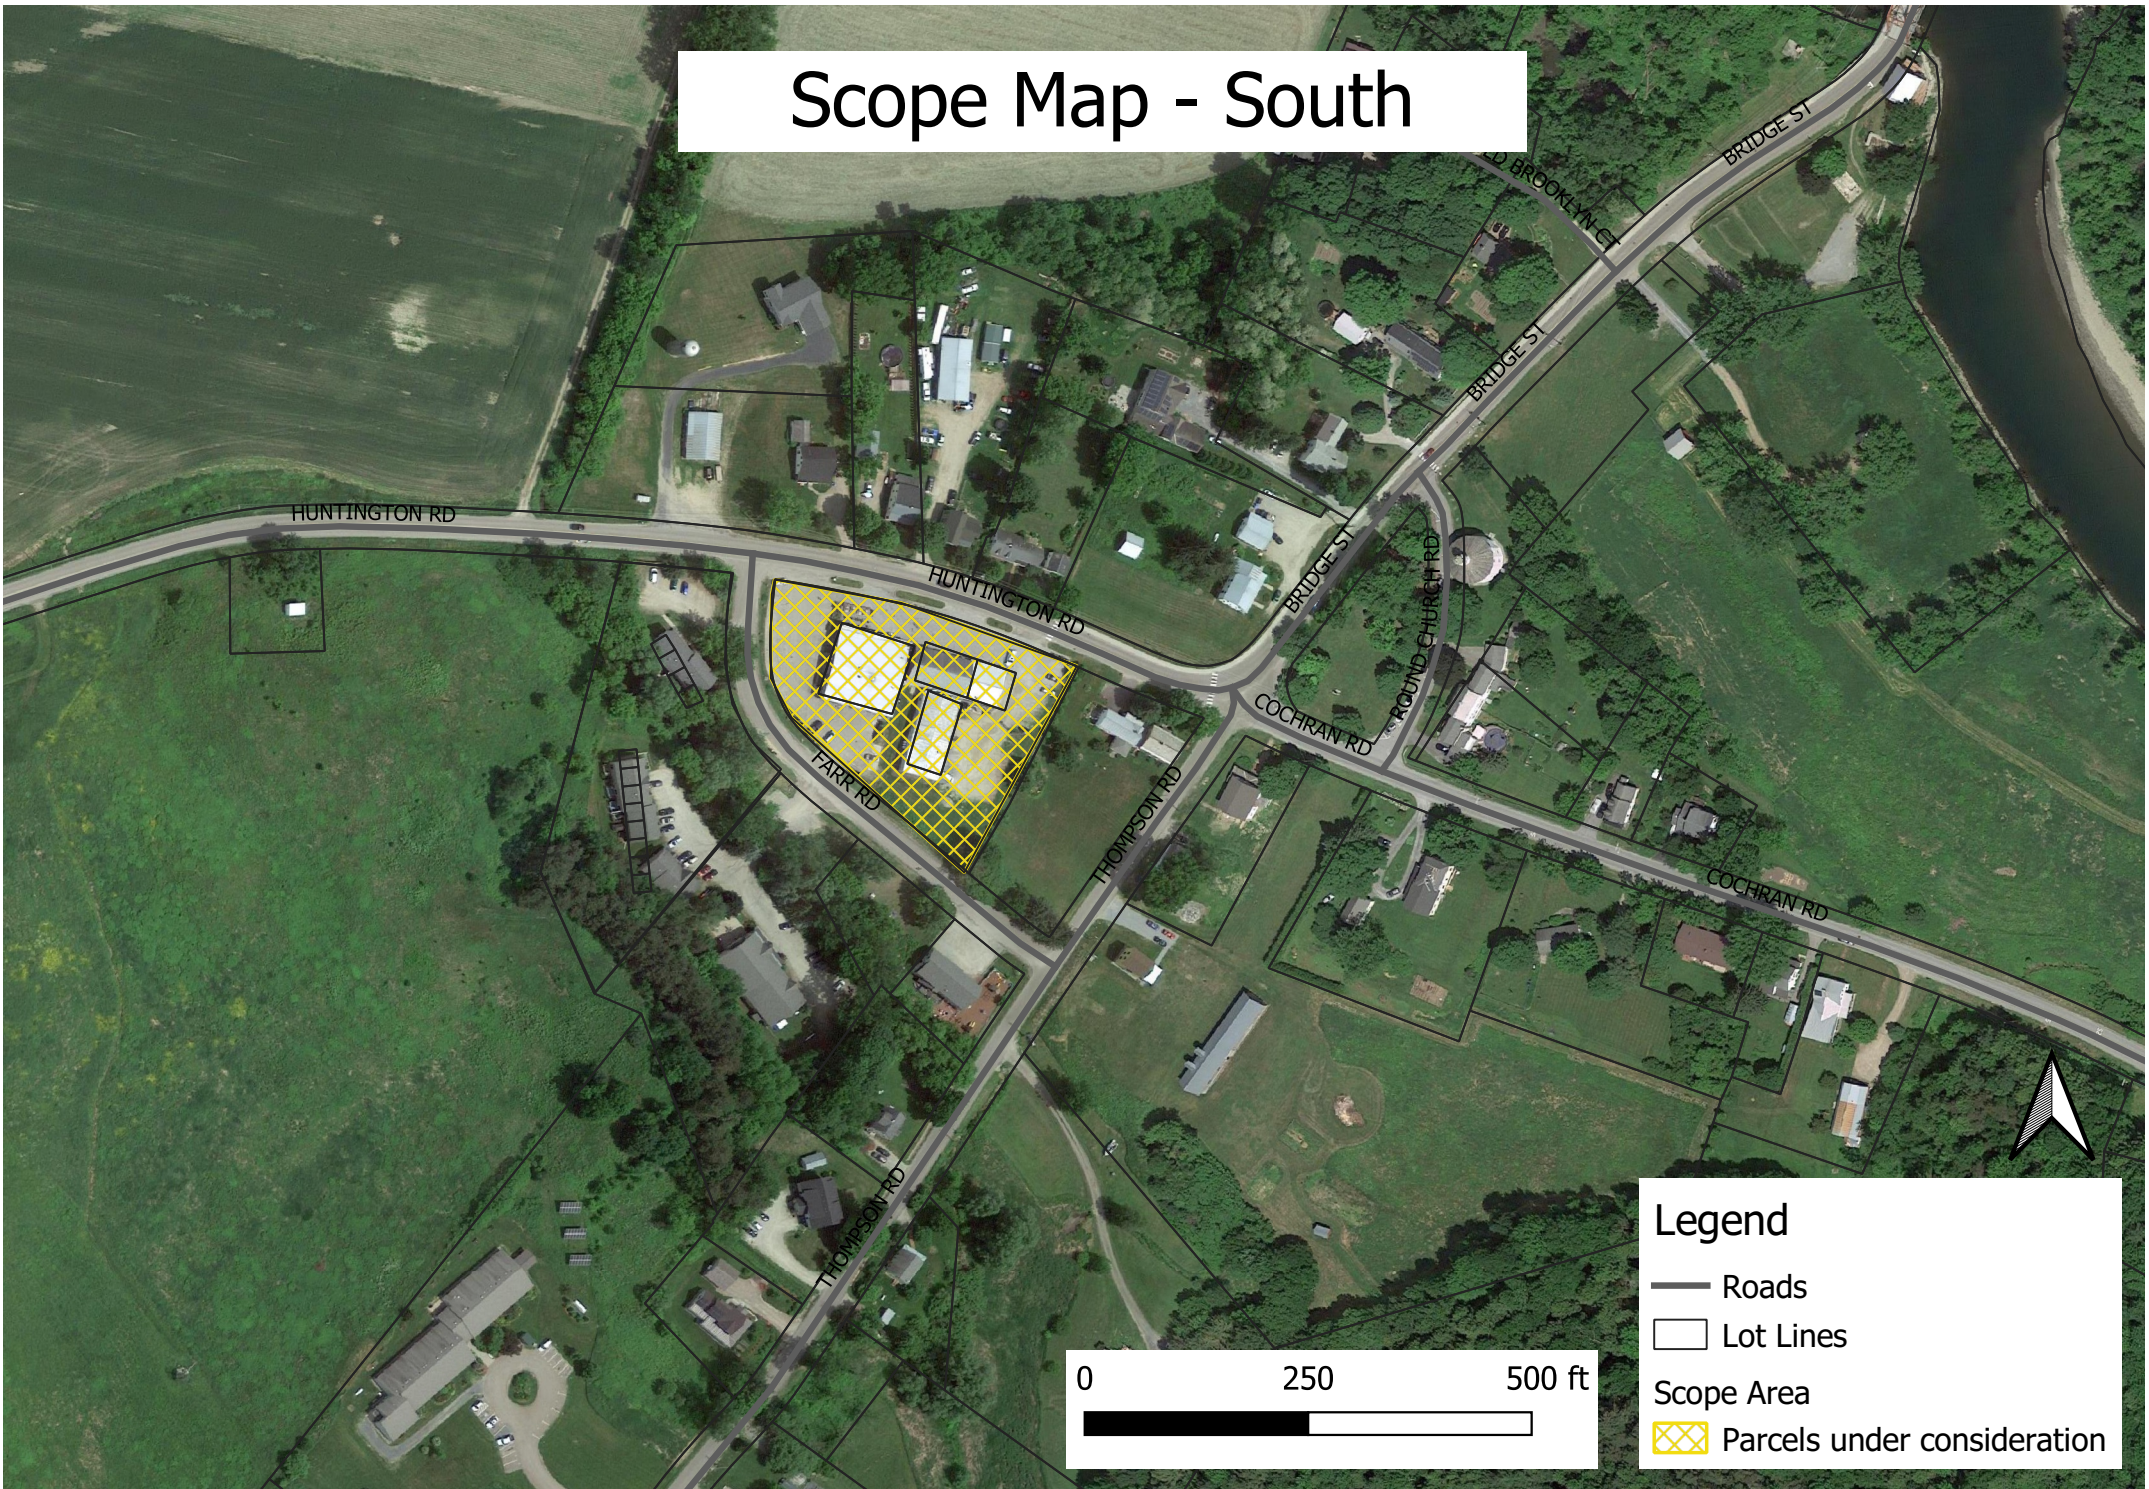

Scope Map - South

Legend

— Roads

□ Lot Lines

Scope Area

▨ Parcels under consideration

0 250 500 ft