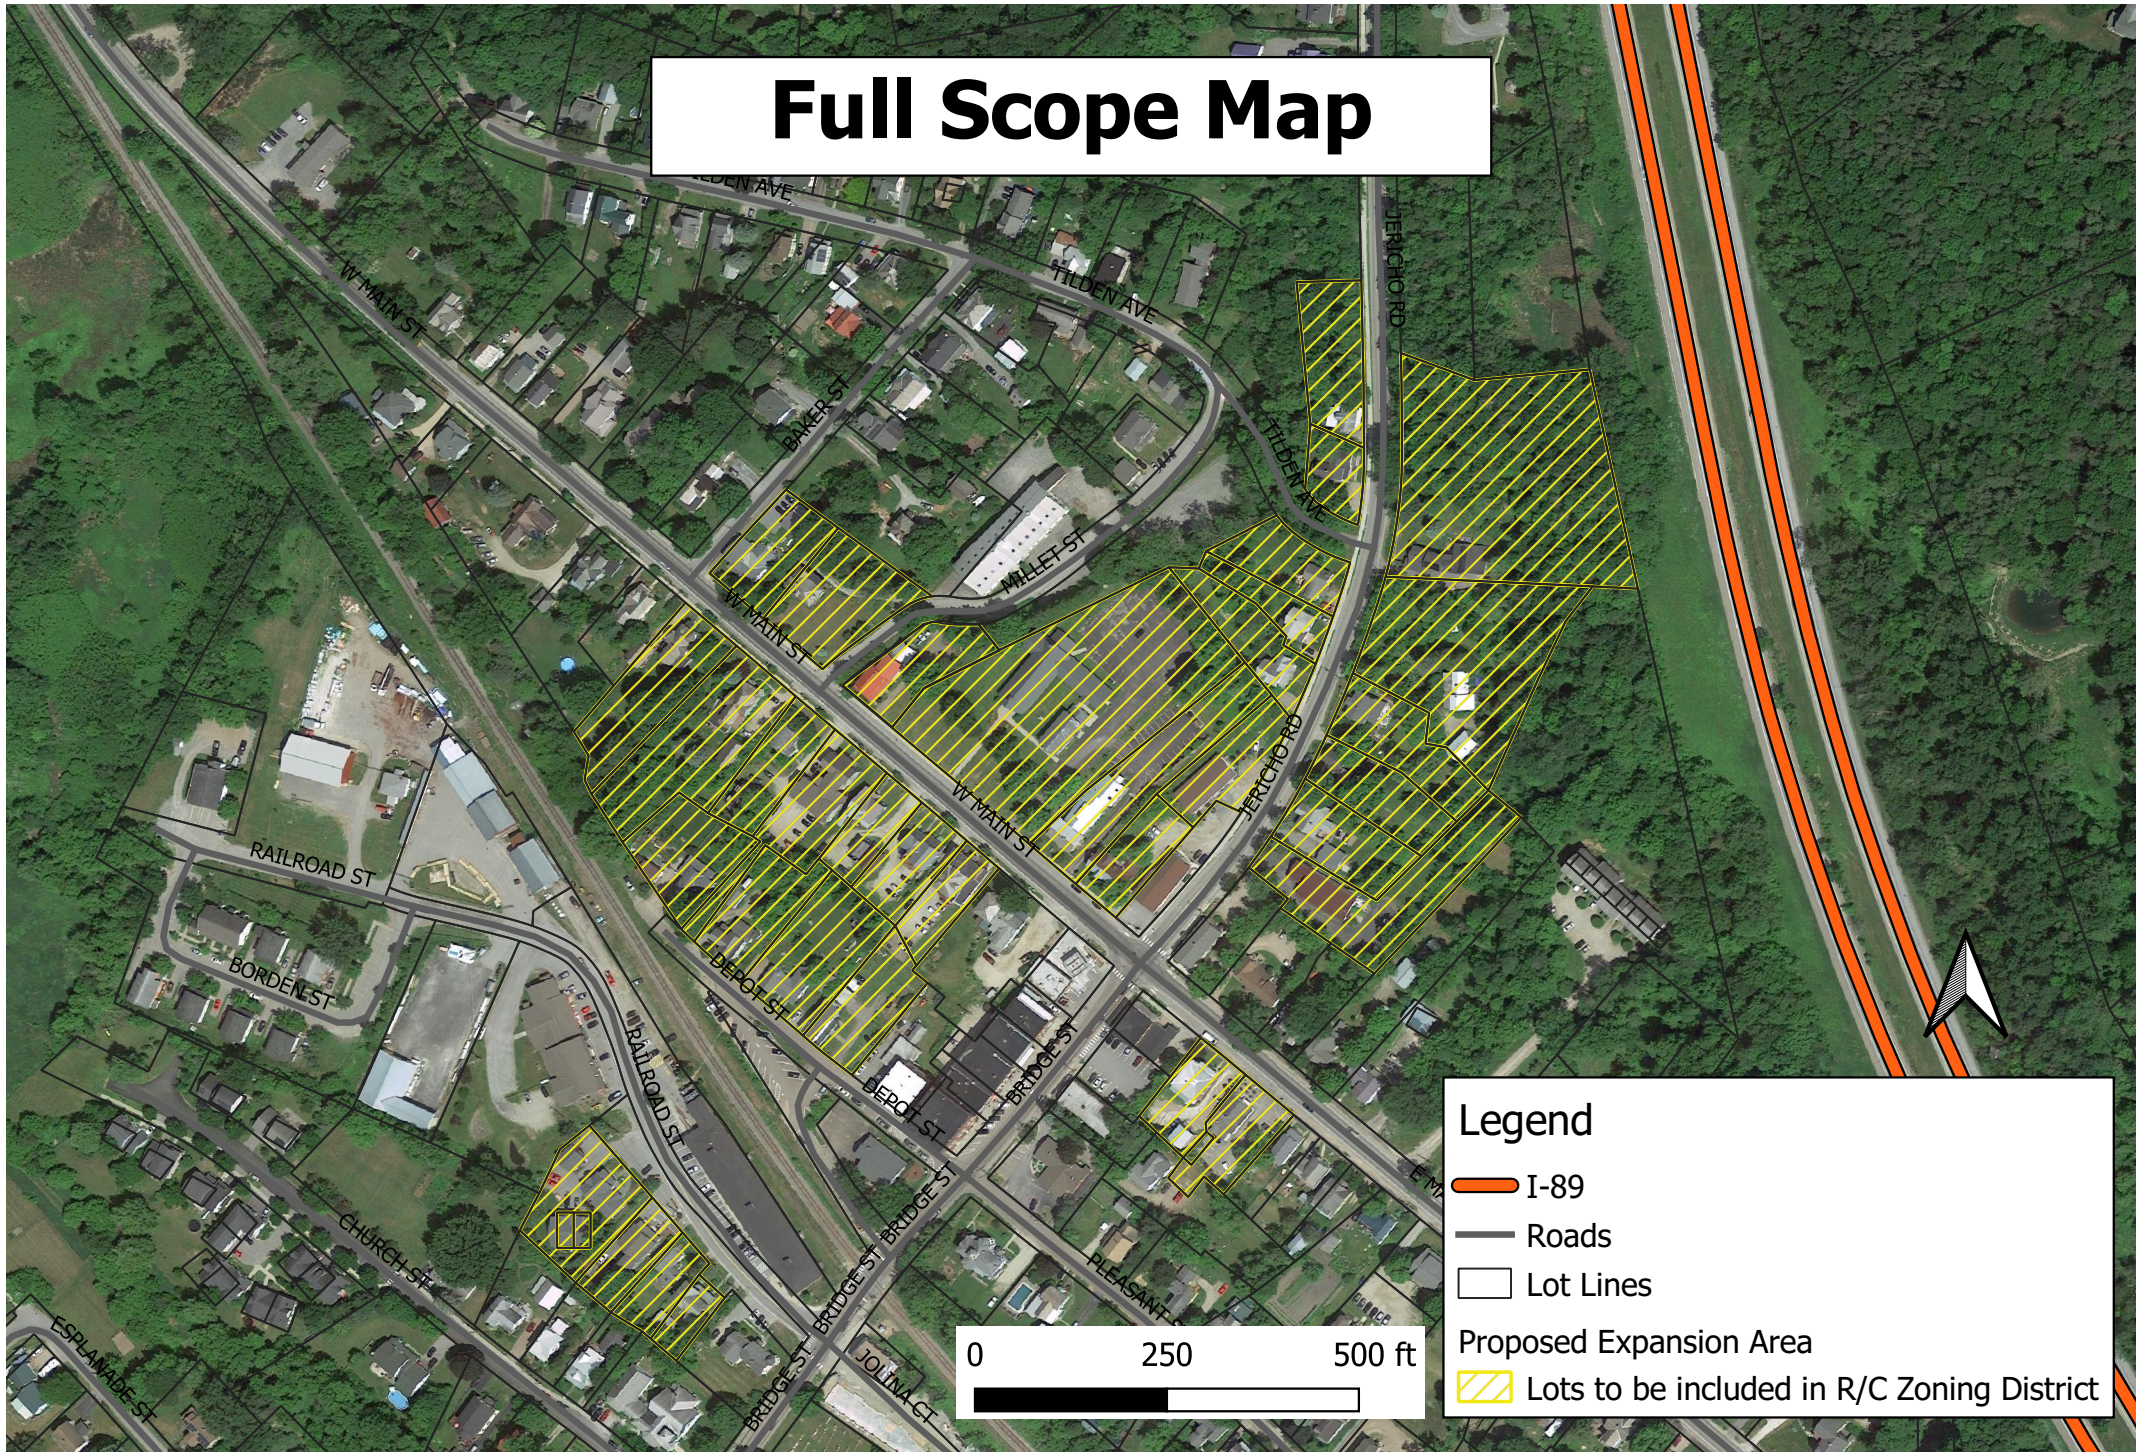

Full Scope Map

Legend

 I-89

 Roads

 Lot Lines

Proposed Expansion Area

 Lots to be included in R/C Zoning District

0 250 500 ft