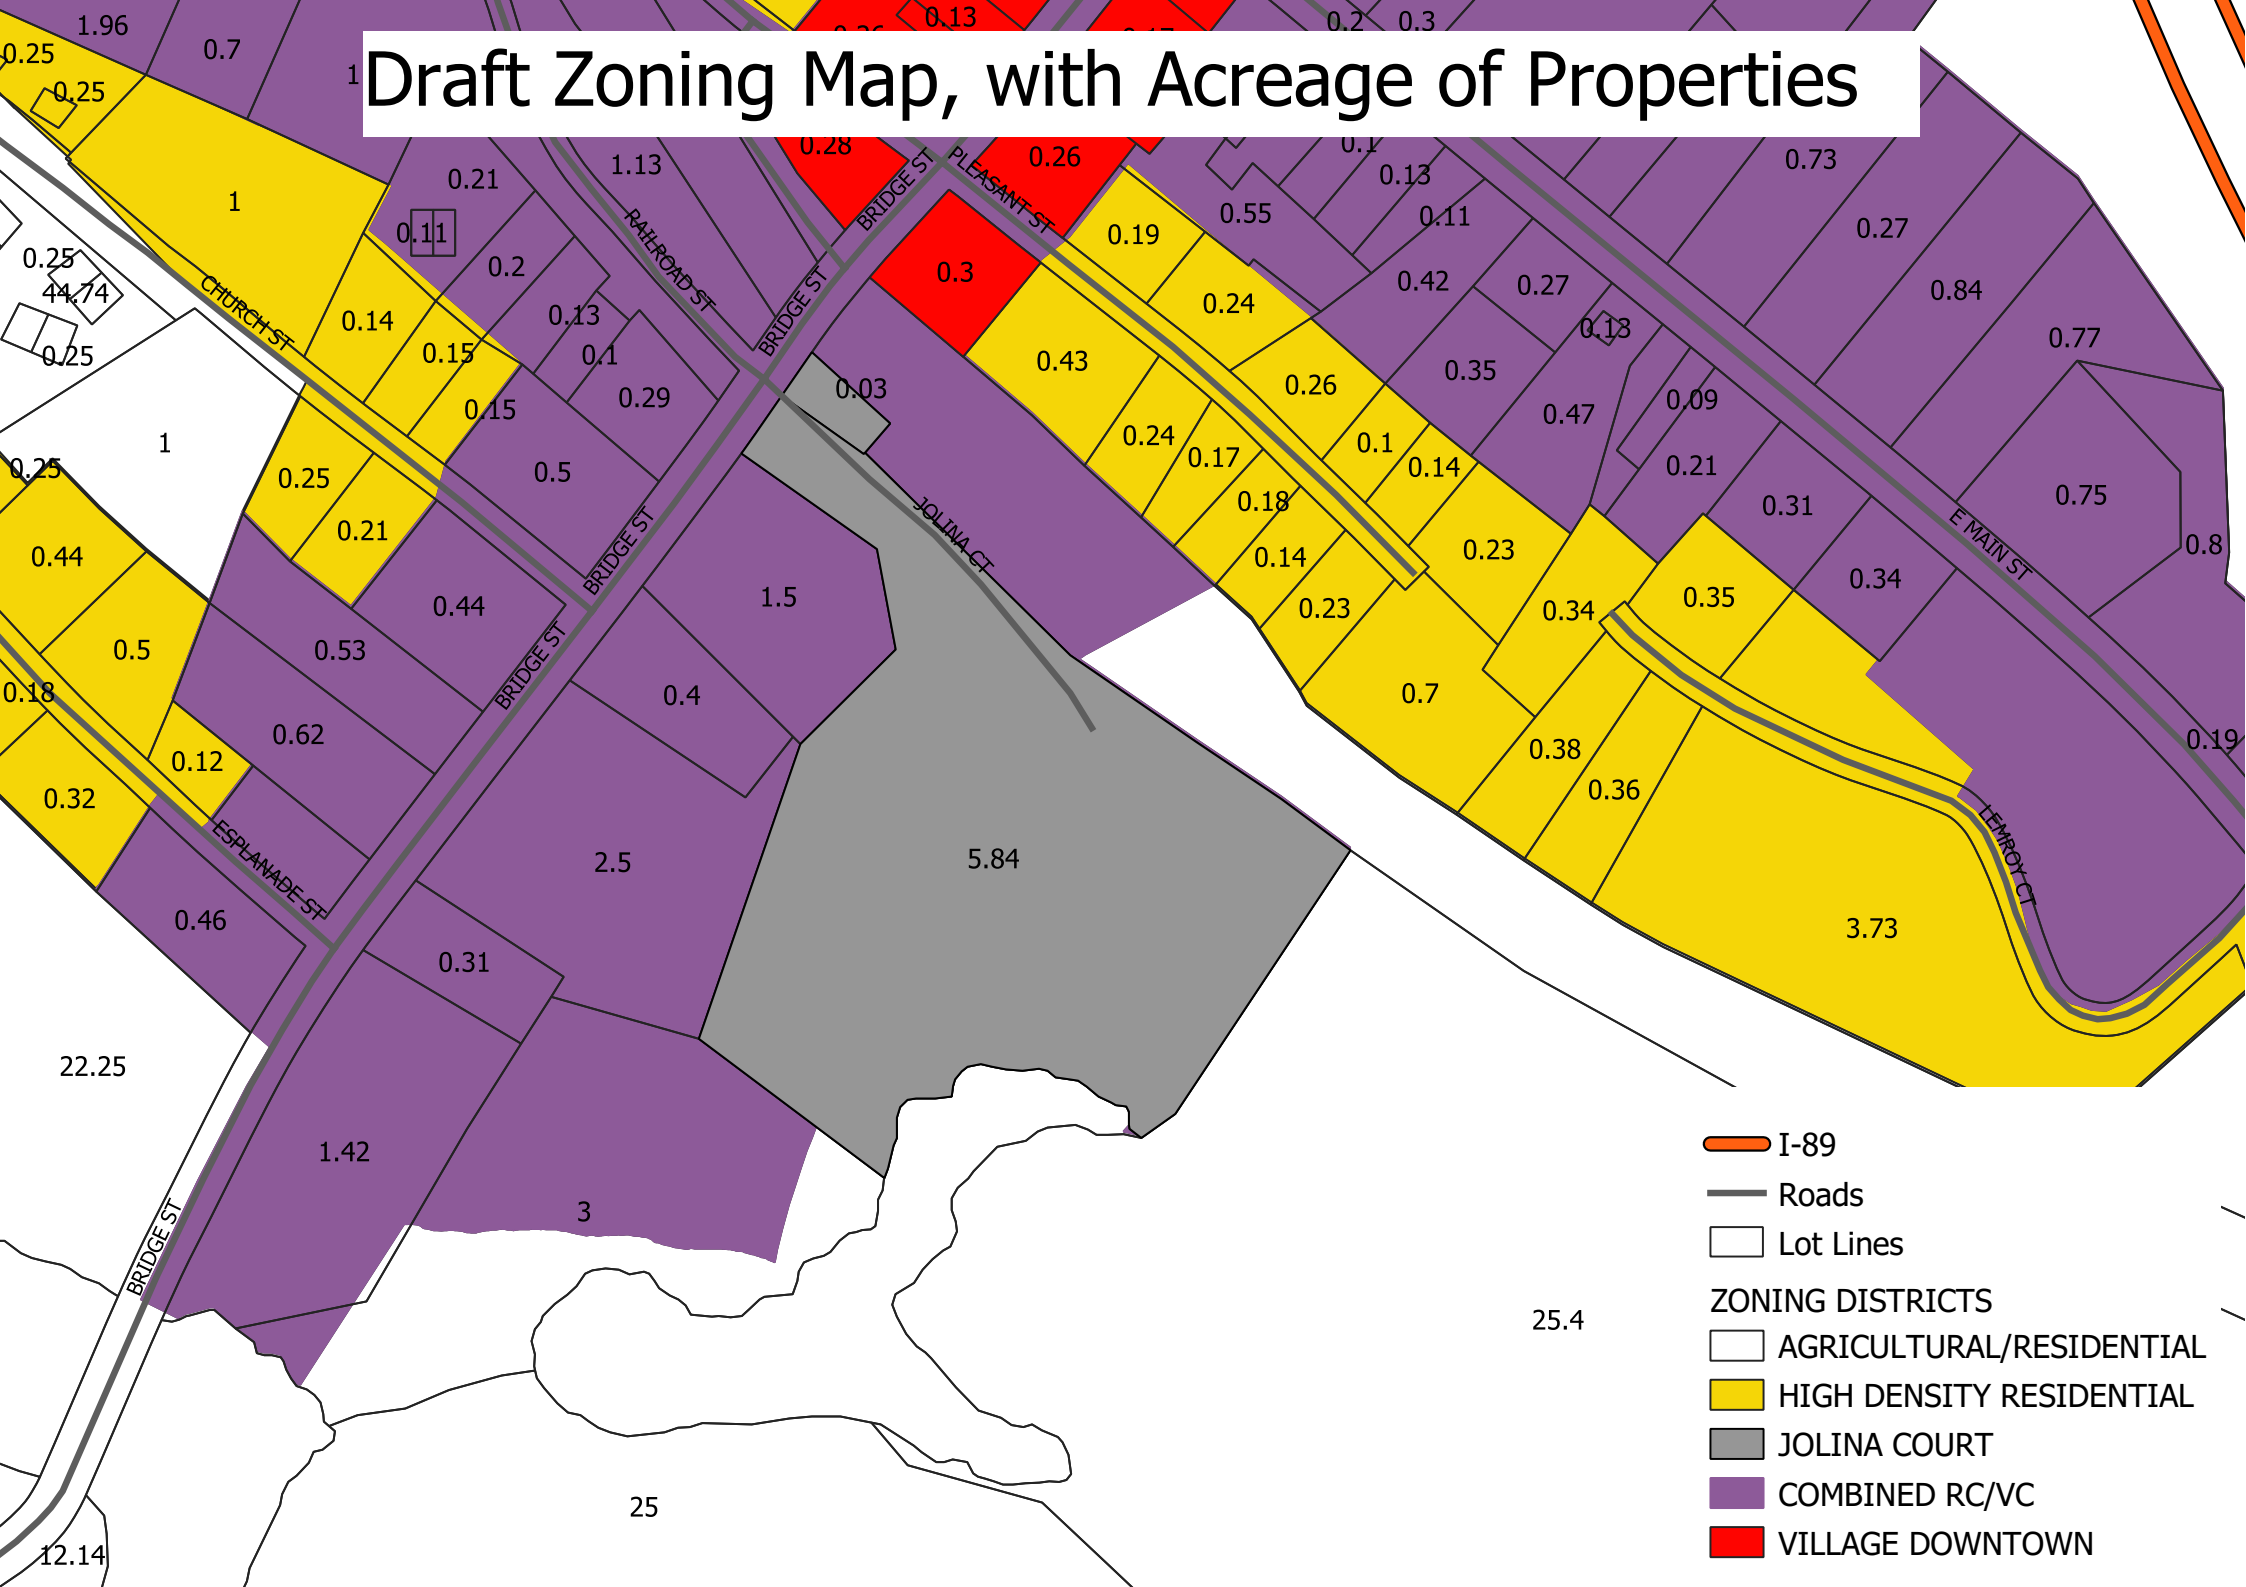

# Draft Zoning Map, with Acreage of Properties

- I-89
- Roads
- Lot Lines
- ZONING DISTRICTS
  - AGRICULTURAL/RESIDENTIAL
  - HIGH DENSITY RESIDENTIAL
  - JOLINA COURT
  - COMBINED RC/VC
  - VILLAGE DOWNTOWN