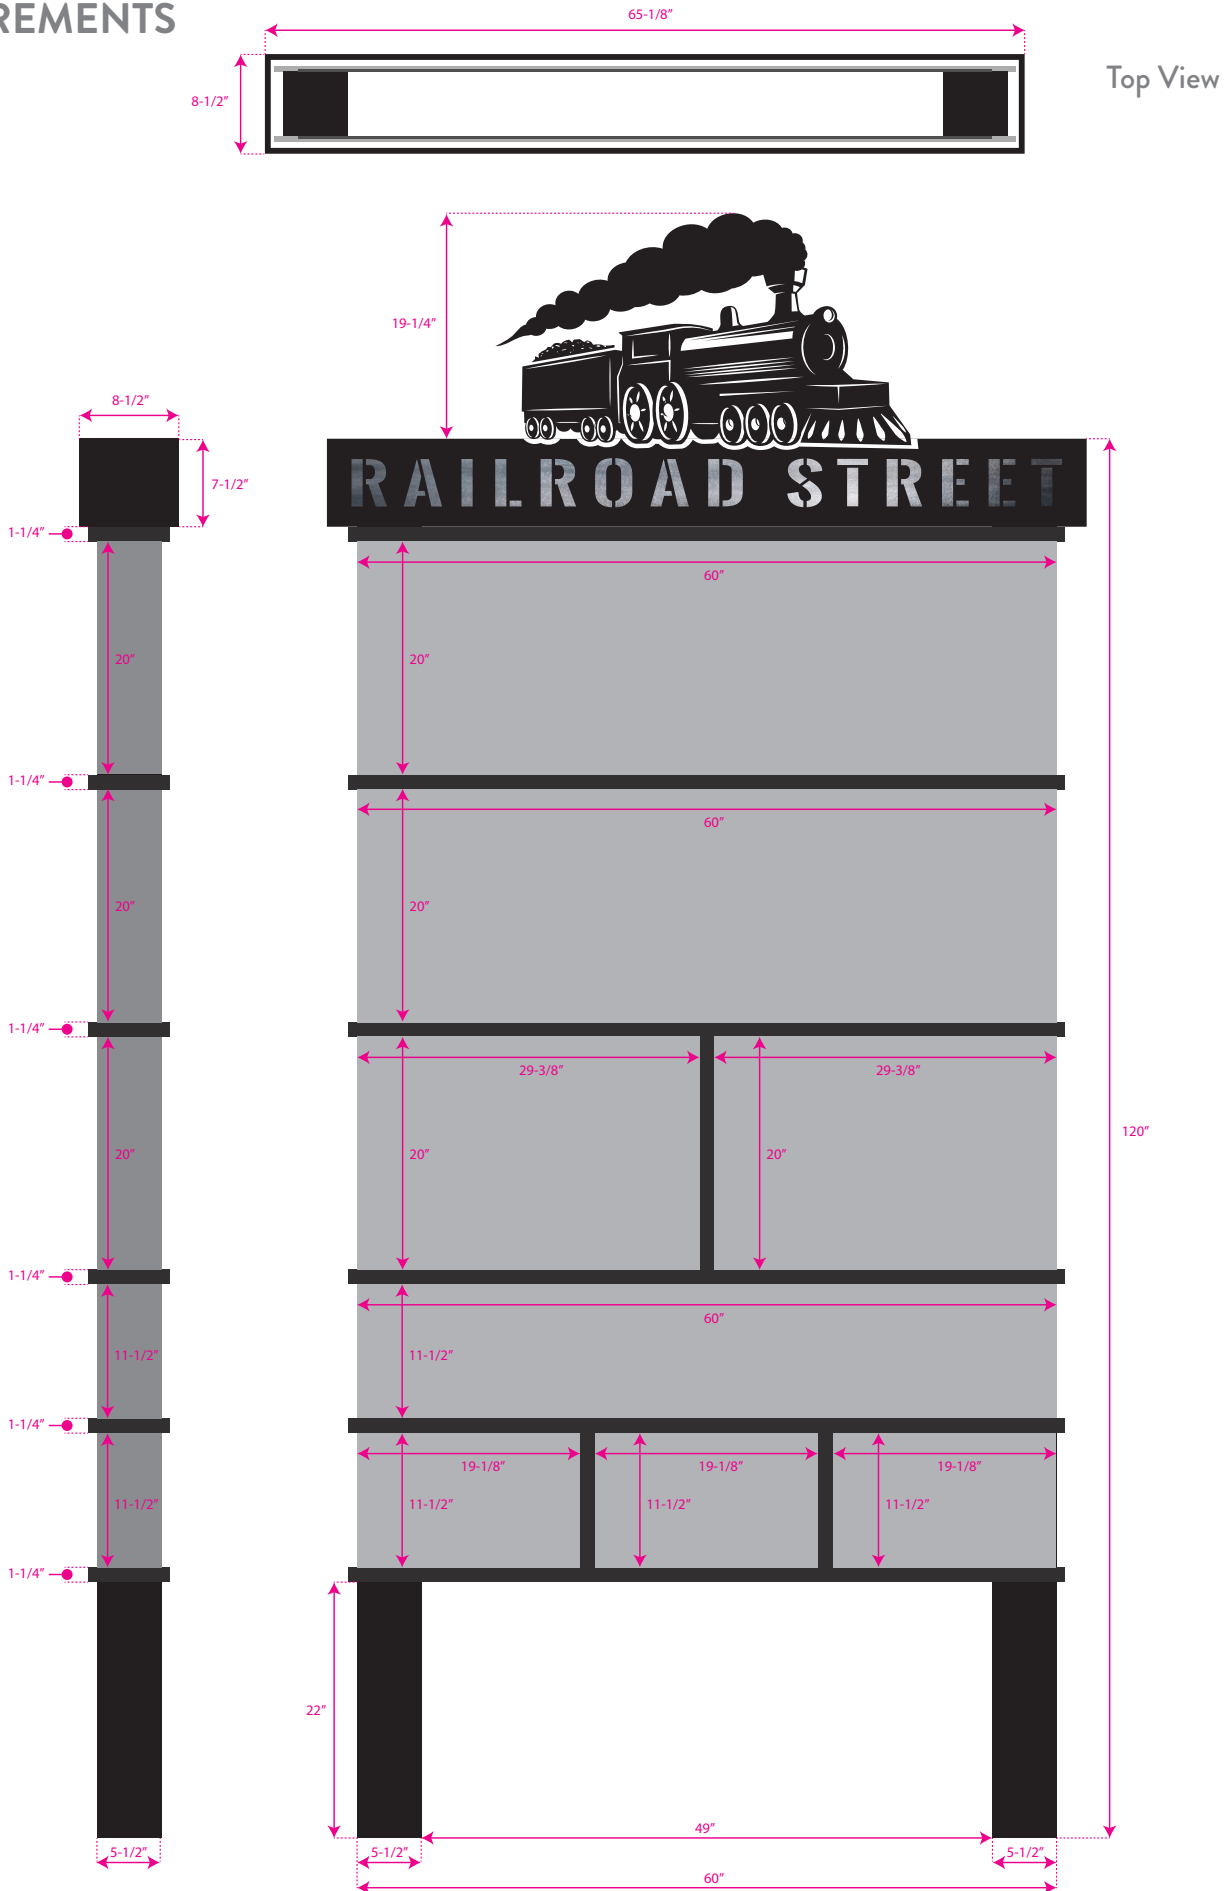

Northfield
SAVINGS BANK

WYATT INVESTMENT RESEARCH

OPEN

OPEN

**RICHMOND
RESCUE**

Side View

*Above sign panels for placement
only. Actual designs TBD.*

SAMMEL GROUP
INNOVATING SIGNS + SPACES

MEASUREMENTS

FUTURE RICHMOND MARKET ELEVATIONS

ROAD SIDE ELEVATION

MAIN ENTRANCE - FRONT ELEVATION