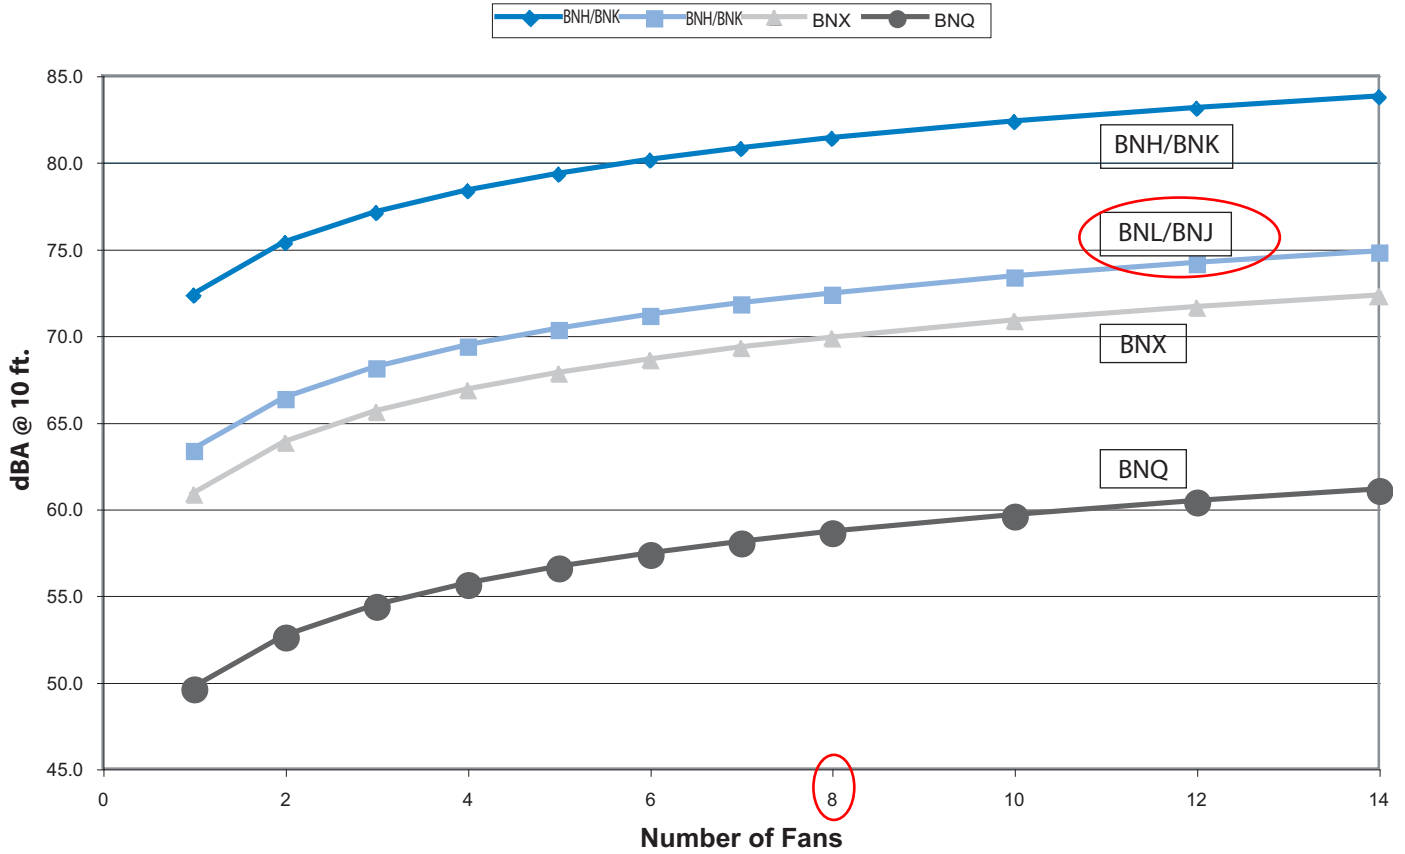

Sound Data for 3-Phase A/C , 1140 Series and Rail Mounted VSEC

Bohn BNL-D08-A065

Unit Sound Data (dBA @ 10 ft.)

Unit Sound Data (dBA @ 10 ft.)

Fans	BNH/BNK	BNL/BNJ	BNX	BNQ
1	72.3	63.4	60.8	49.6
2	75.3	66.4	63.8	52.6
3	77.1	68.1	65.6	54.4
4	78.3	69.4	66.8	55.6
5	79.3	70.3	67.8	56.6
6	80.1	71.1	68.6	57.4
7	80.8	71.8	69.3	58.1
→ 8	81.3	72.4	69.8	58.6
10	82.3	73.4	70.8	59.6
12	83.1	74.1	71.6	60.4
14	83.8	74.8	72.3	61.1