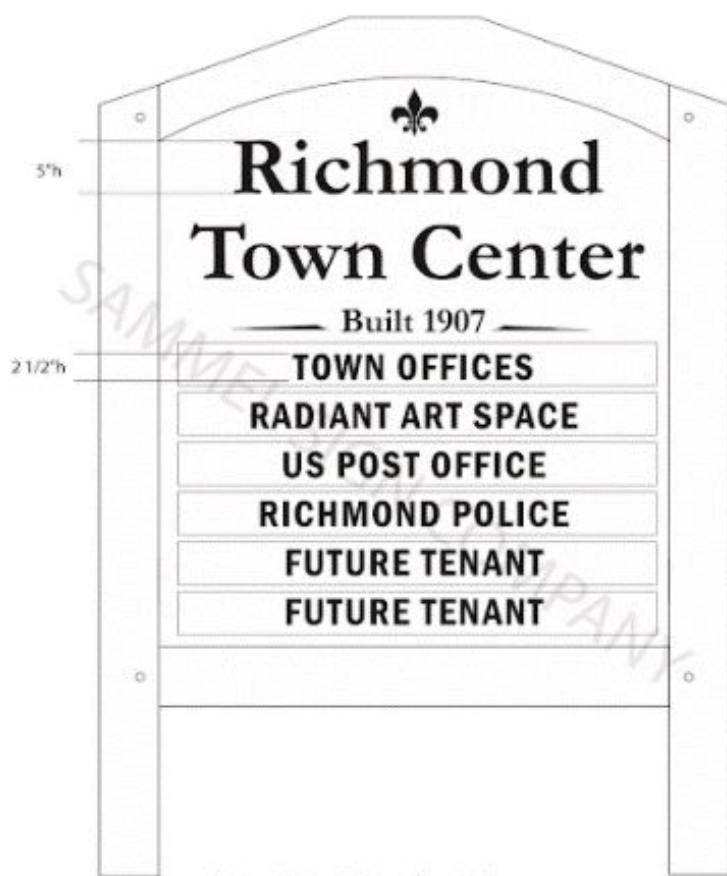

**RICHMOND
TOWN CENTER**

built in 1907

TOWN OFFICES

POLICE DEPARTMENT

UNITED STATES POST OFFICE

CHITTENDEN EAST SCHOOL DISTRICT

Paint and Letter MDO panel provided.
Provide 12 - 44" w x 4" h 3mm ACM panels, 8 - Lettered