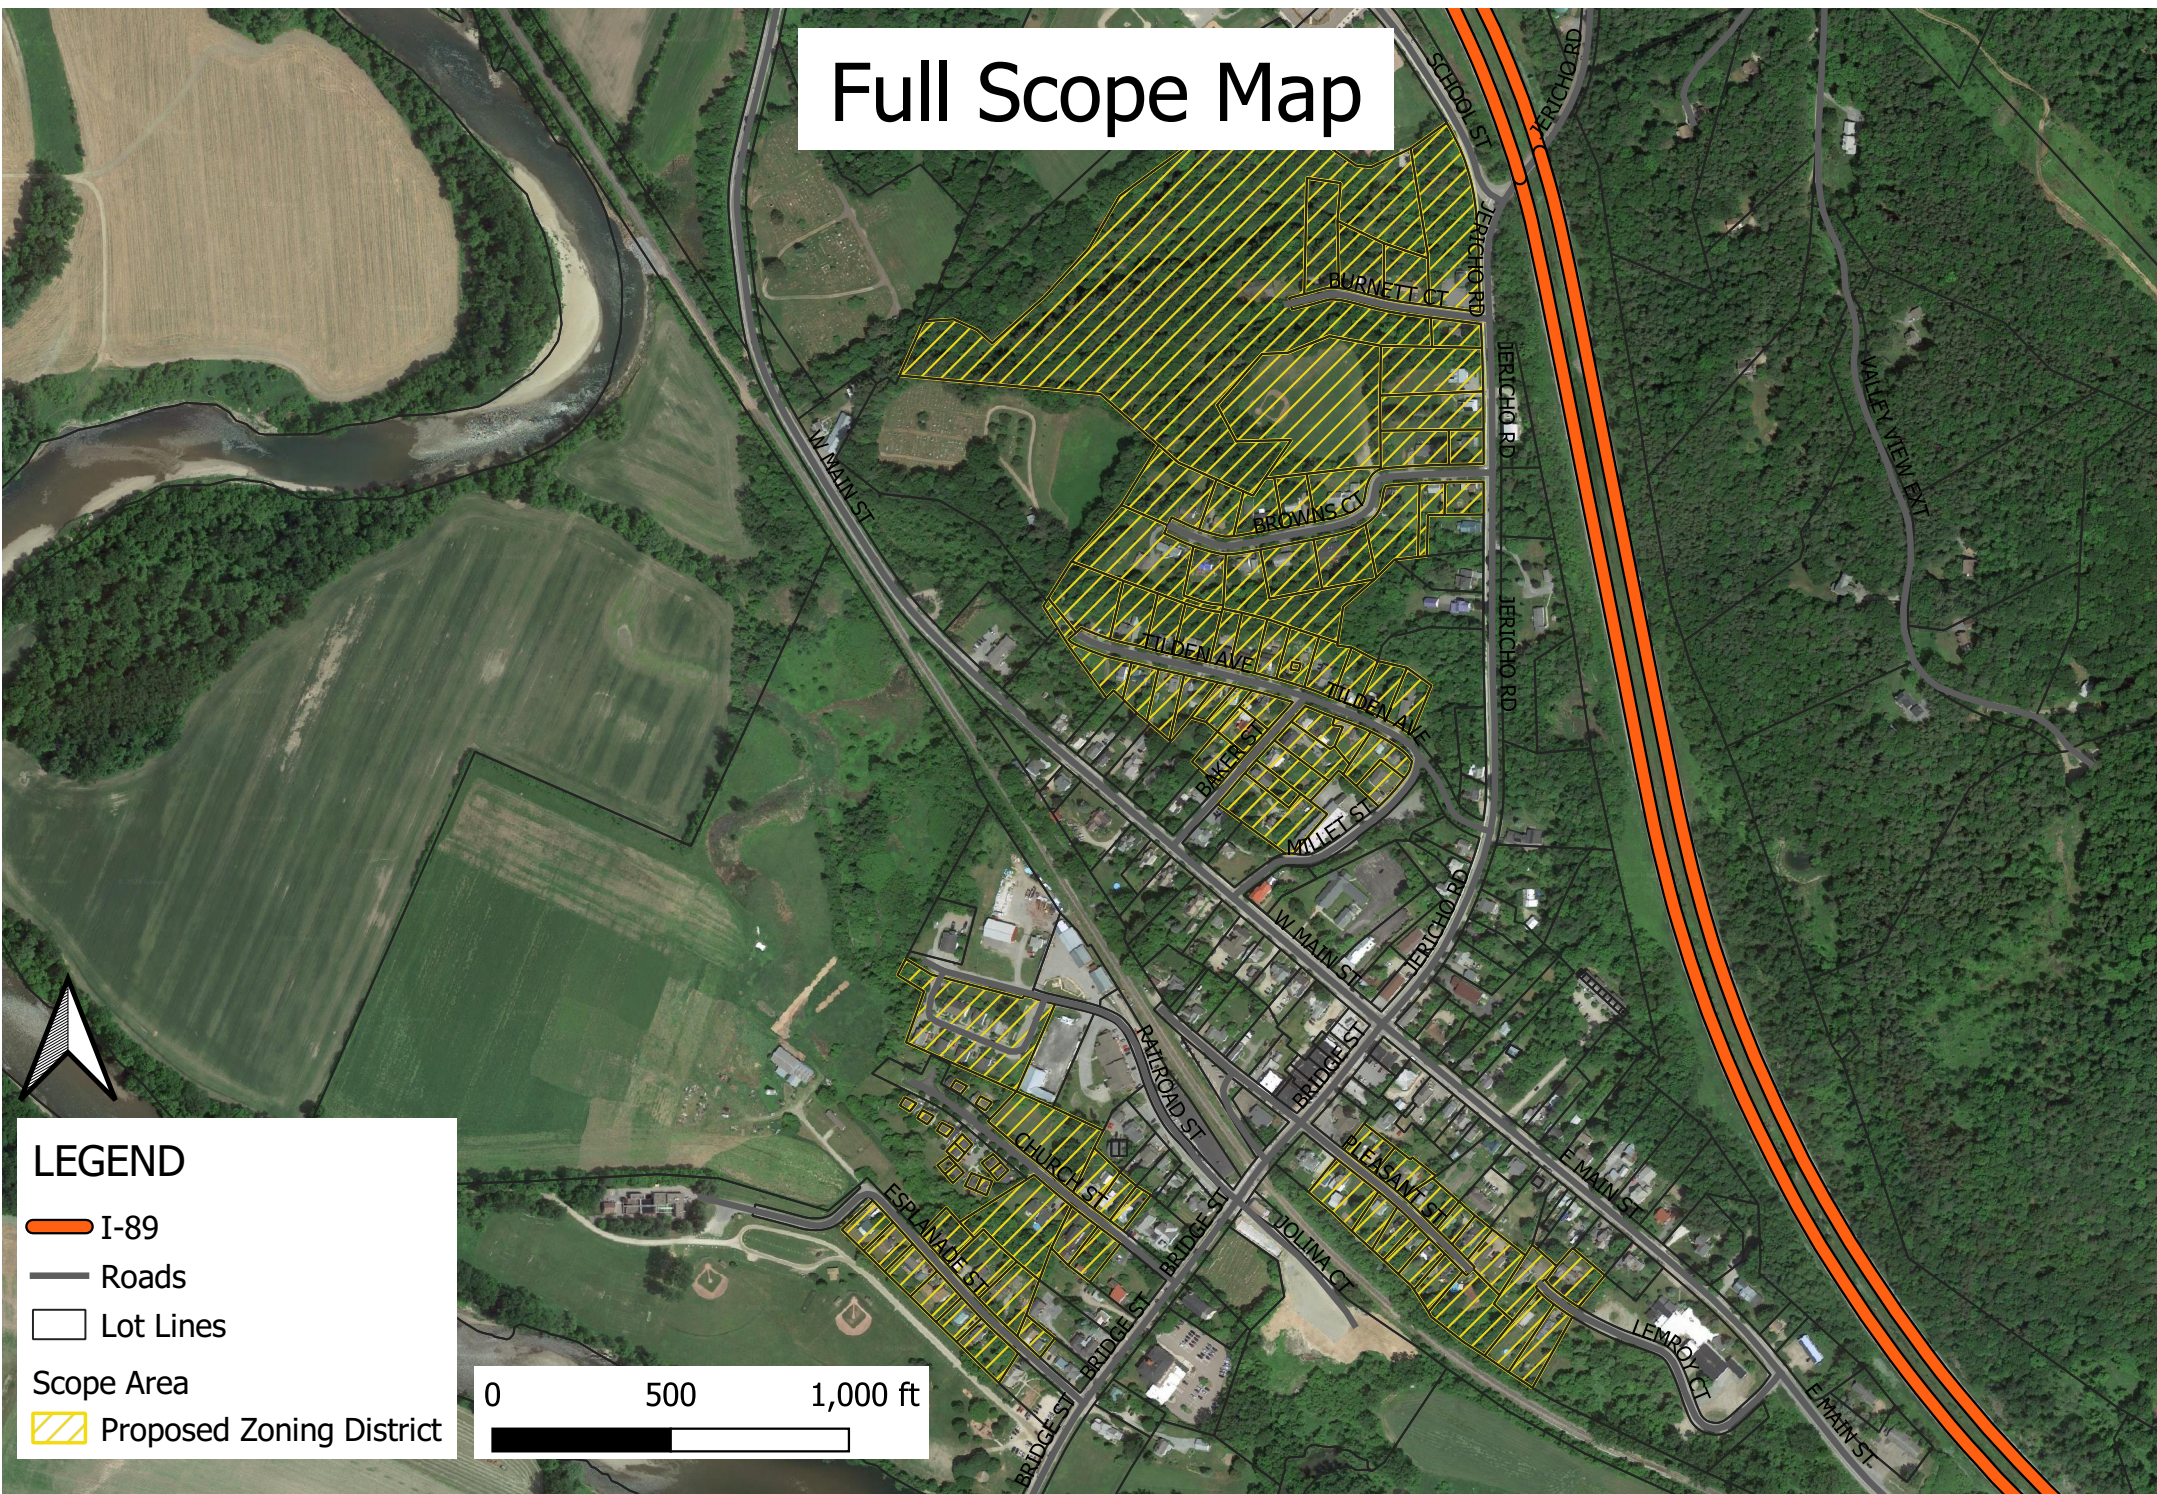

Full Scope Map

LEGEND

- I-89
- Roads
- Lot Lines
- Scope Area
- Proposed Zoning District

0 500 1,000 ft