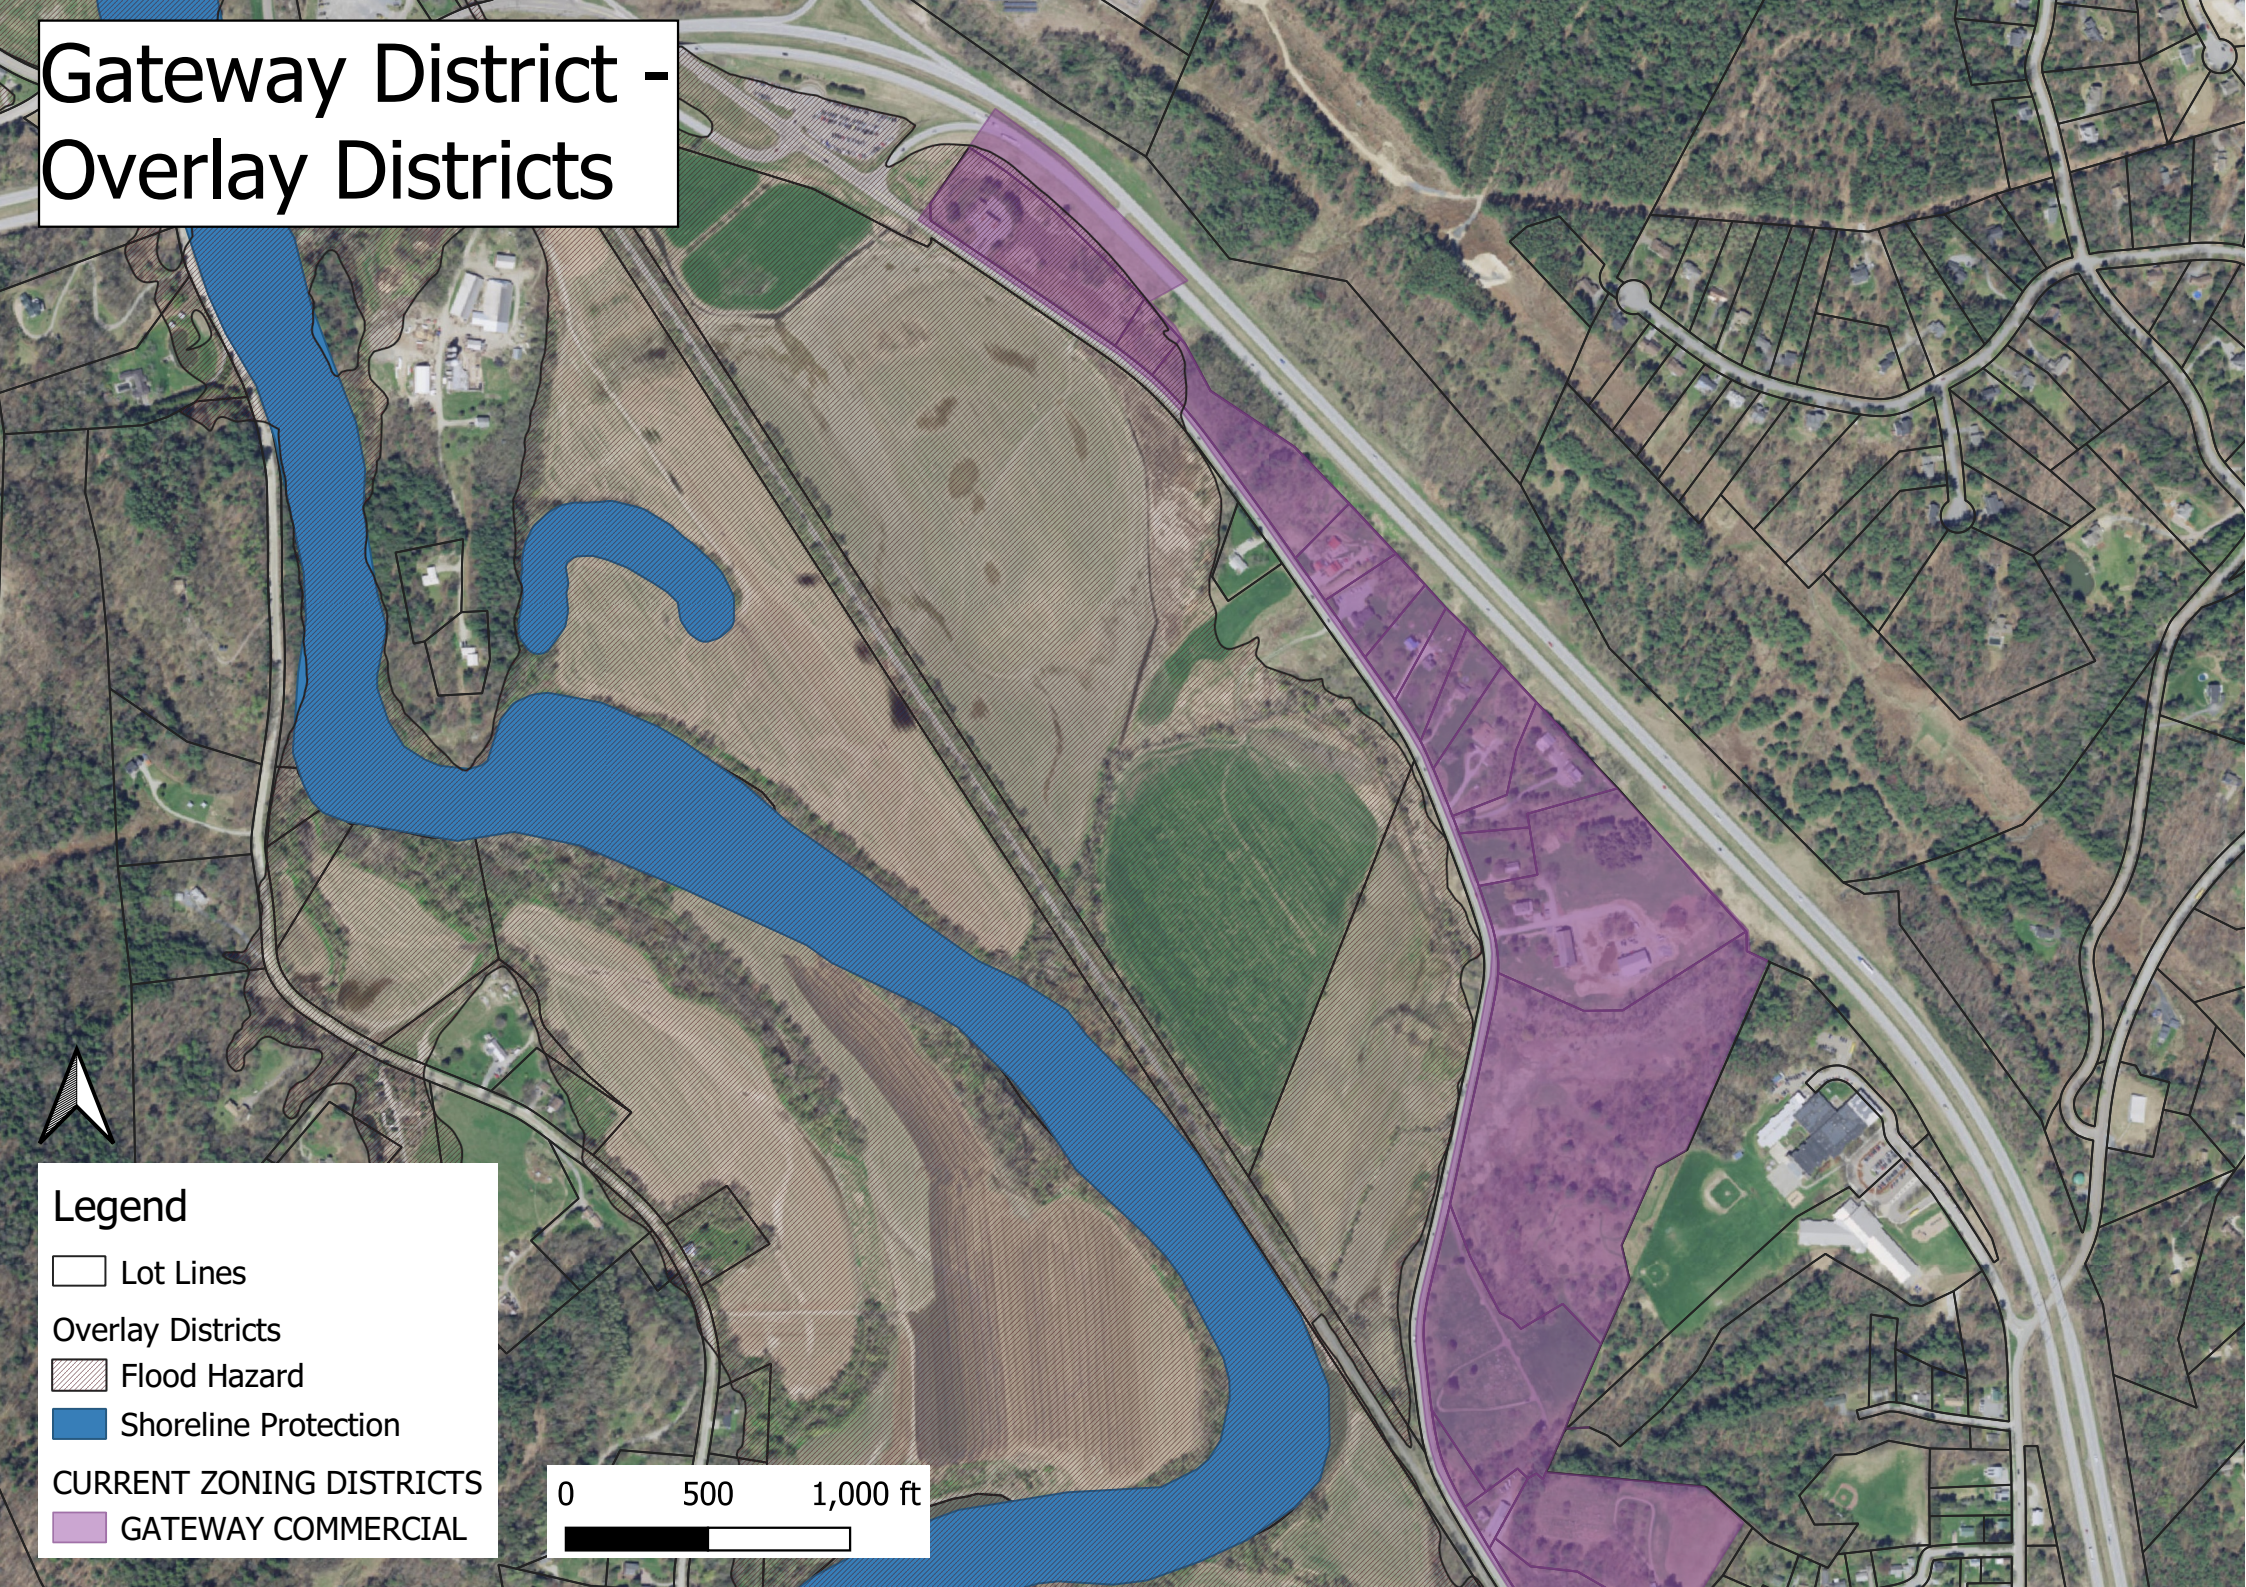

Gateway District - Overlay Districts

Legend

Lot Lines

Overlay Districts

Flood Hazard

Shoreline Protection

CURRENT ZONING DISTRICTS

GATEWAY COMMERCIAL

0 500 1,000 ft