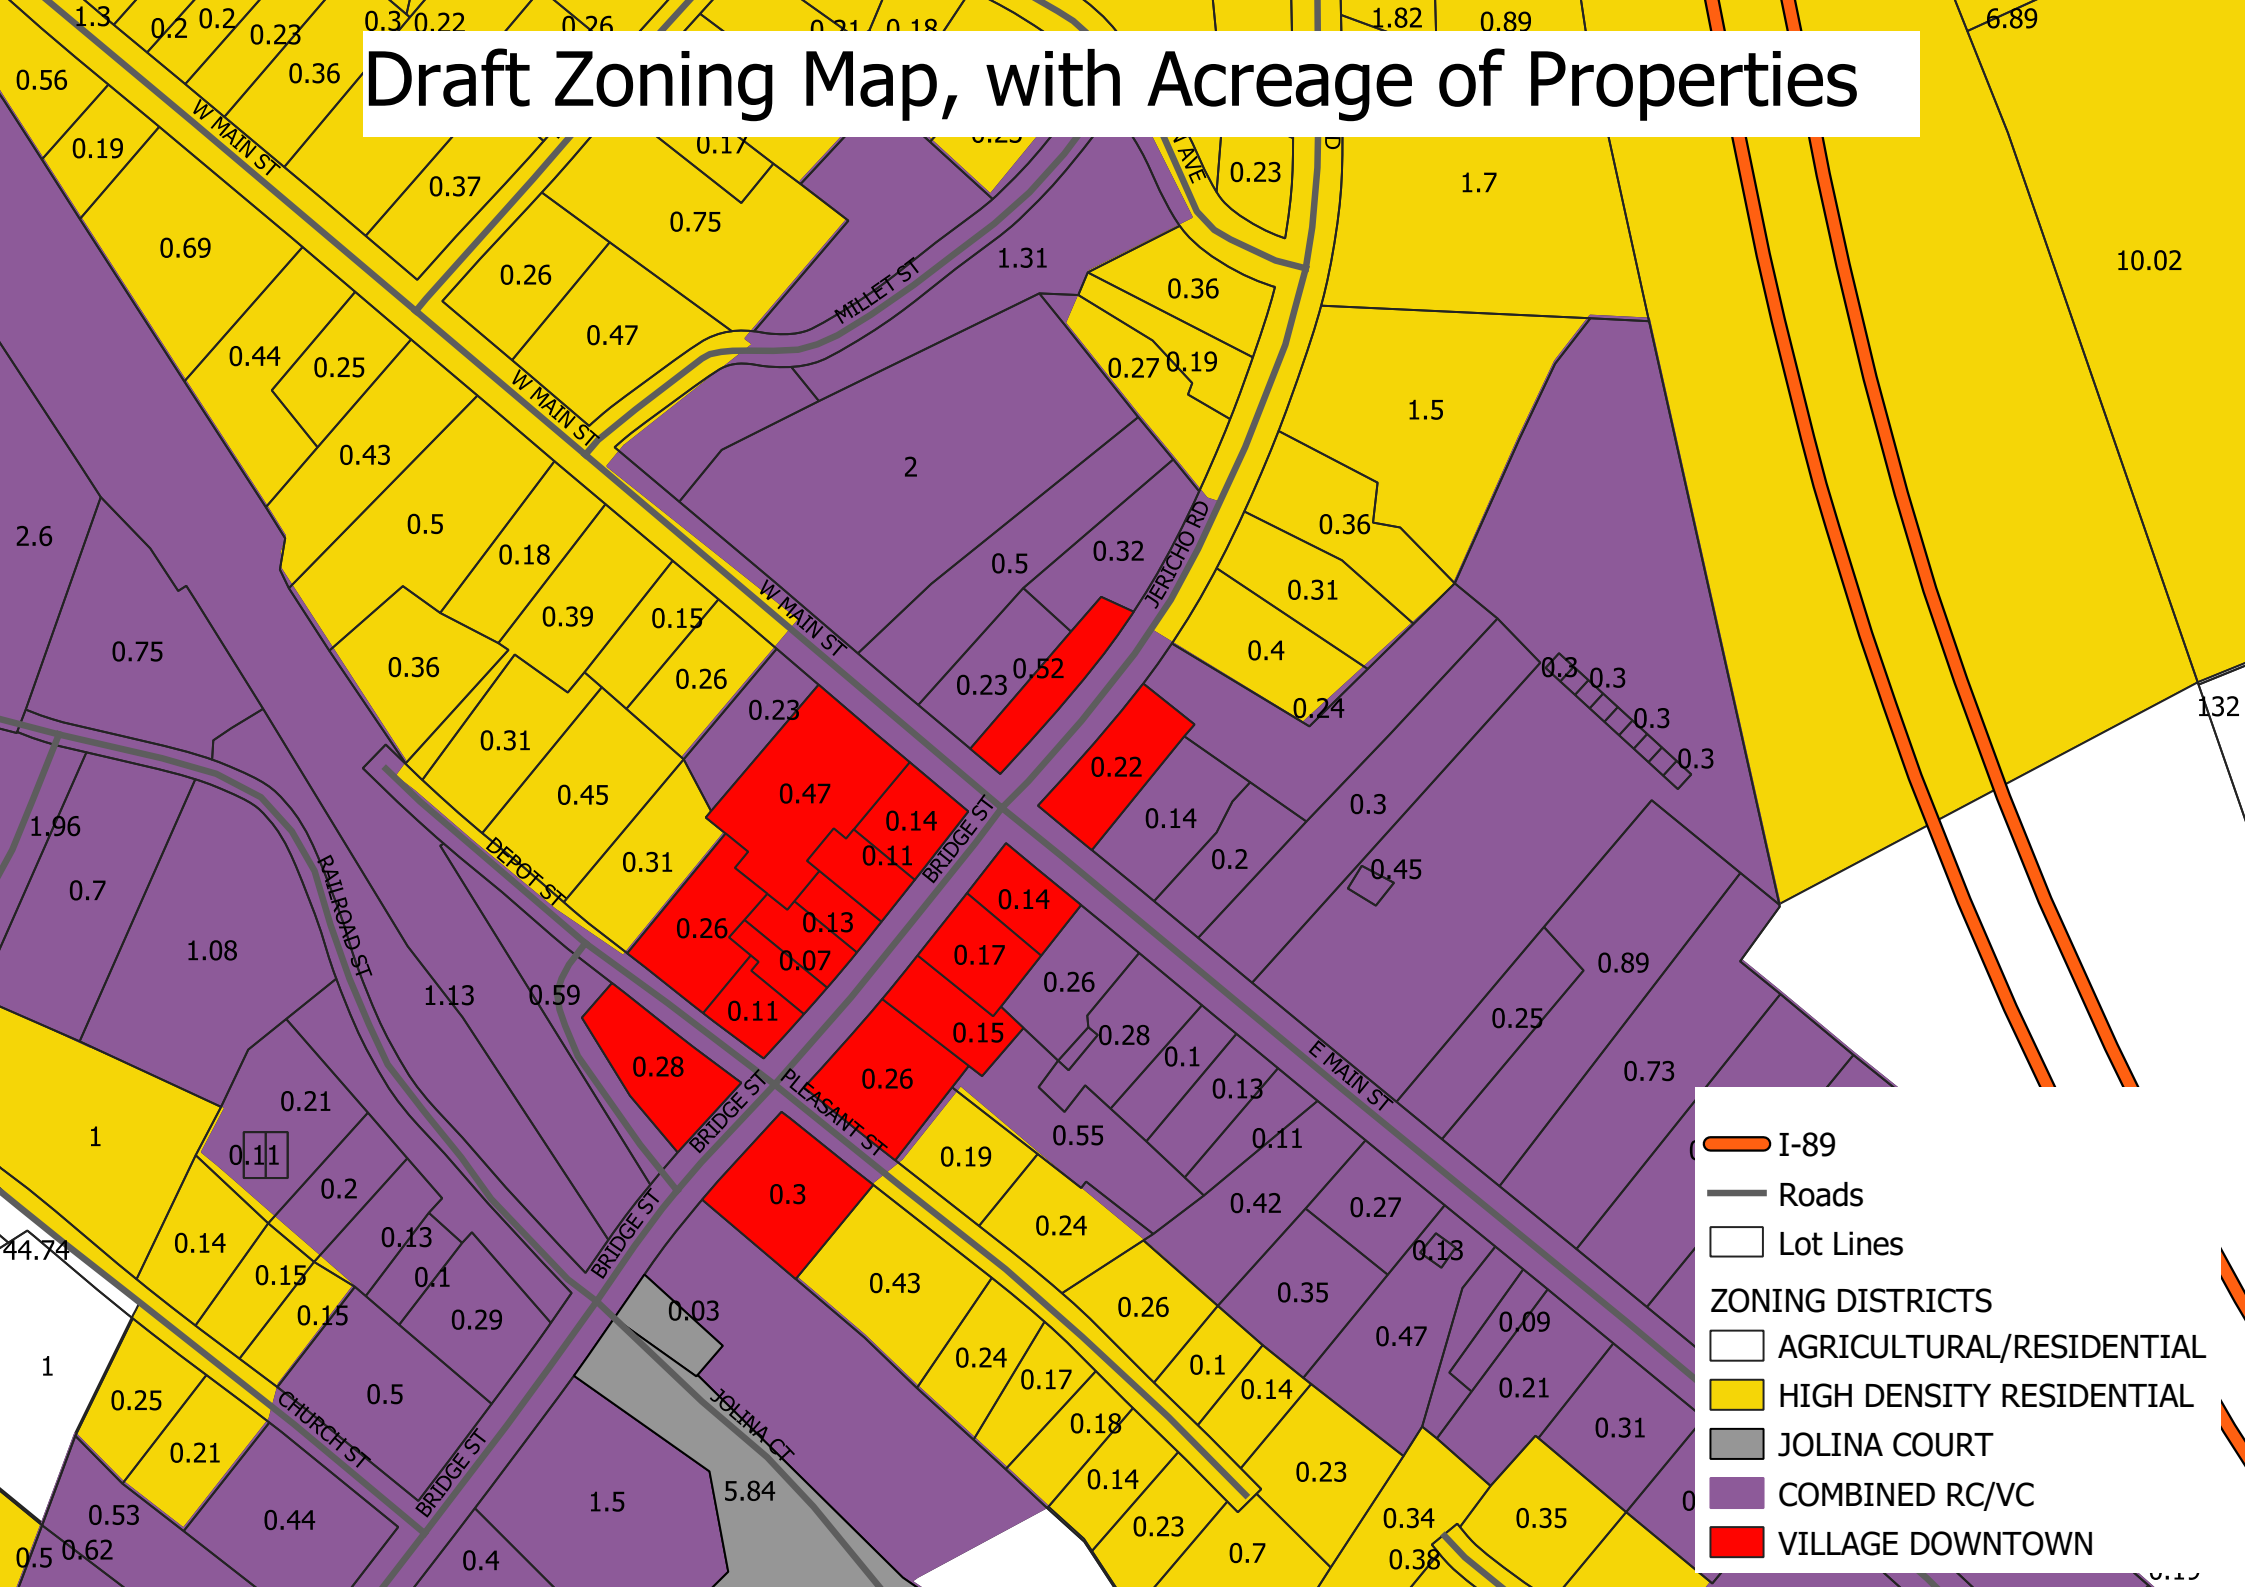

Draft Zoning Map, with Acreage of Properties

- I-89
- Roads
- Lot Lines

ZONING DISTRICTS

- AGRICULTURAL/RESIDENTIAL
- HIGH DENSITY RESIDENTIAL
- JOLINA COURT
- COMBINED RC/VC
- VILLAGE DOWNTOWN