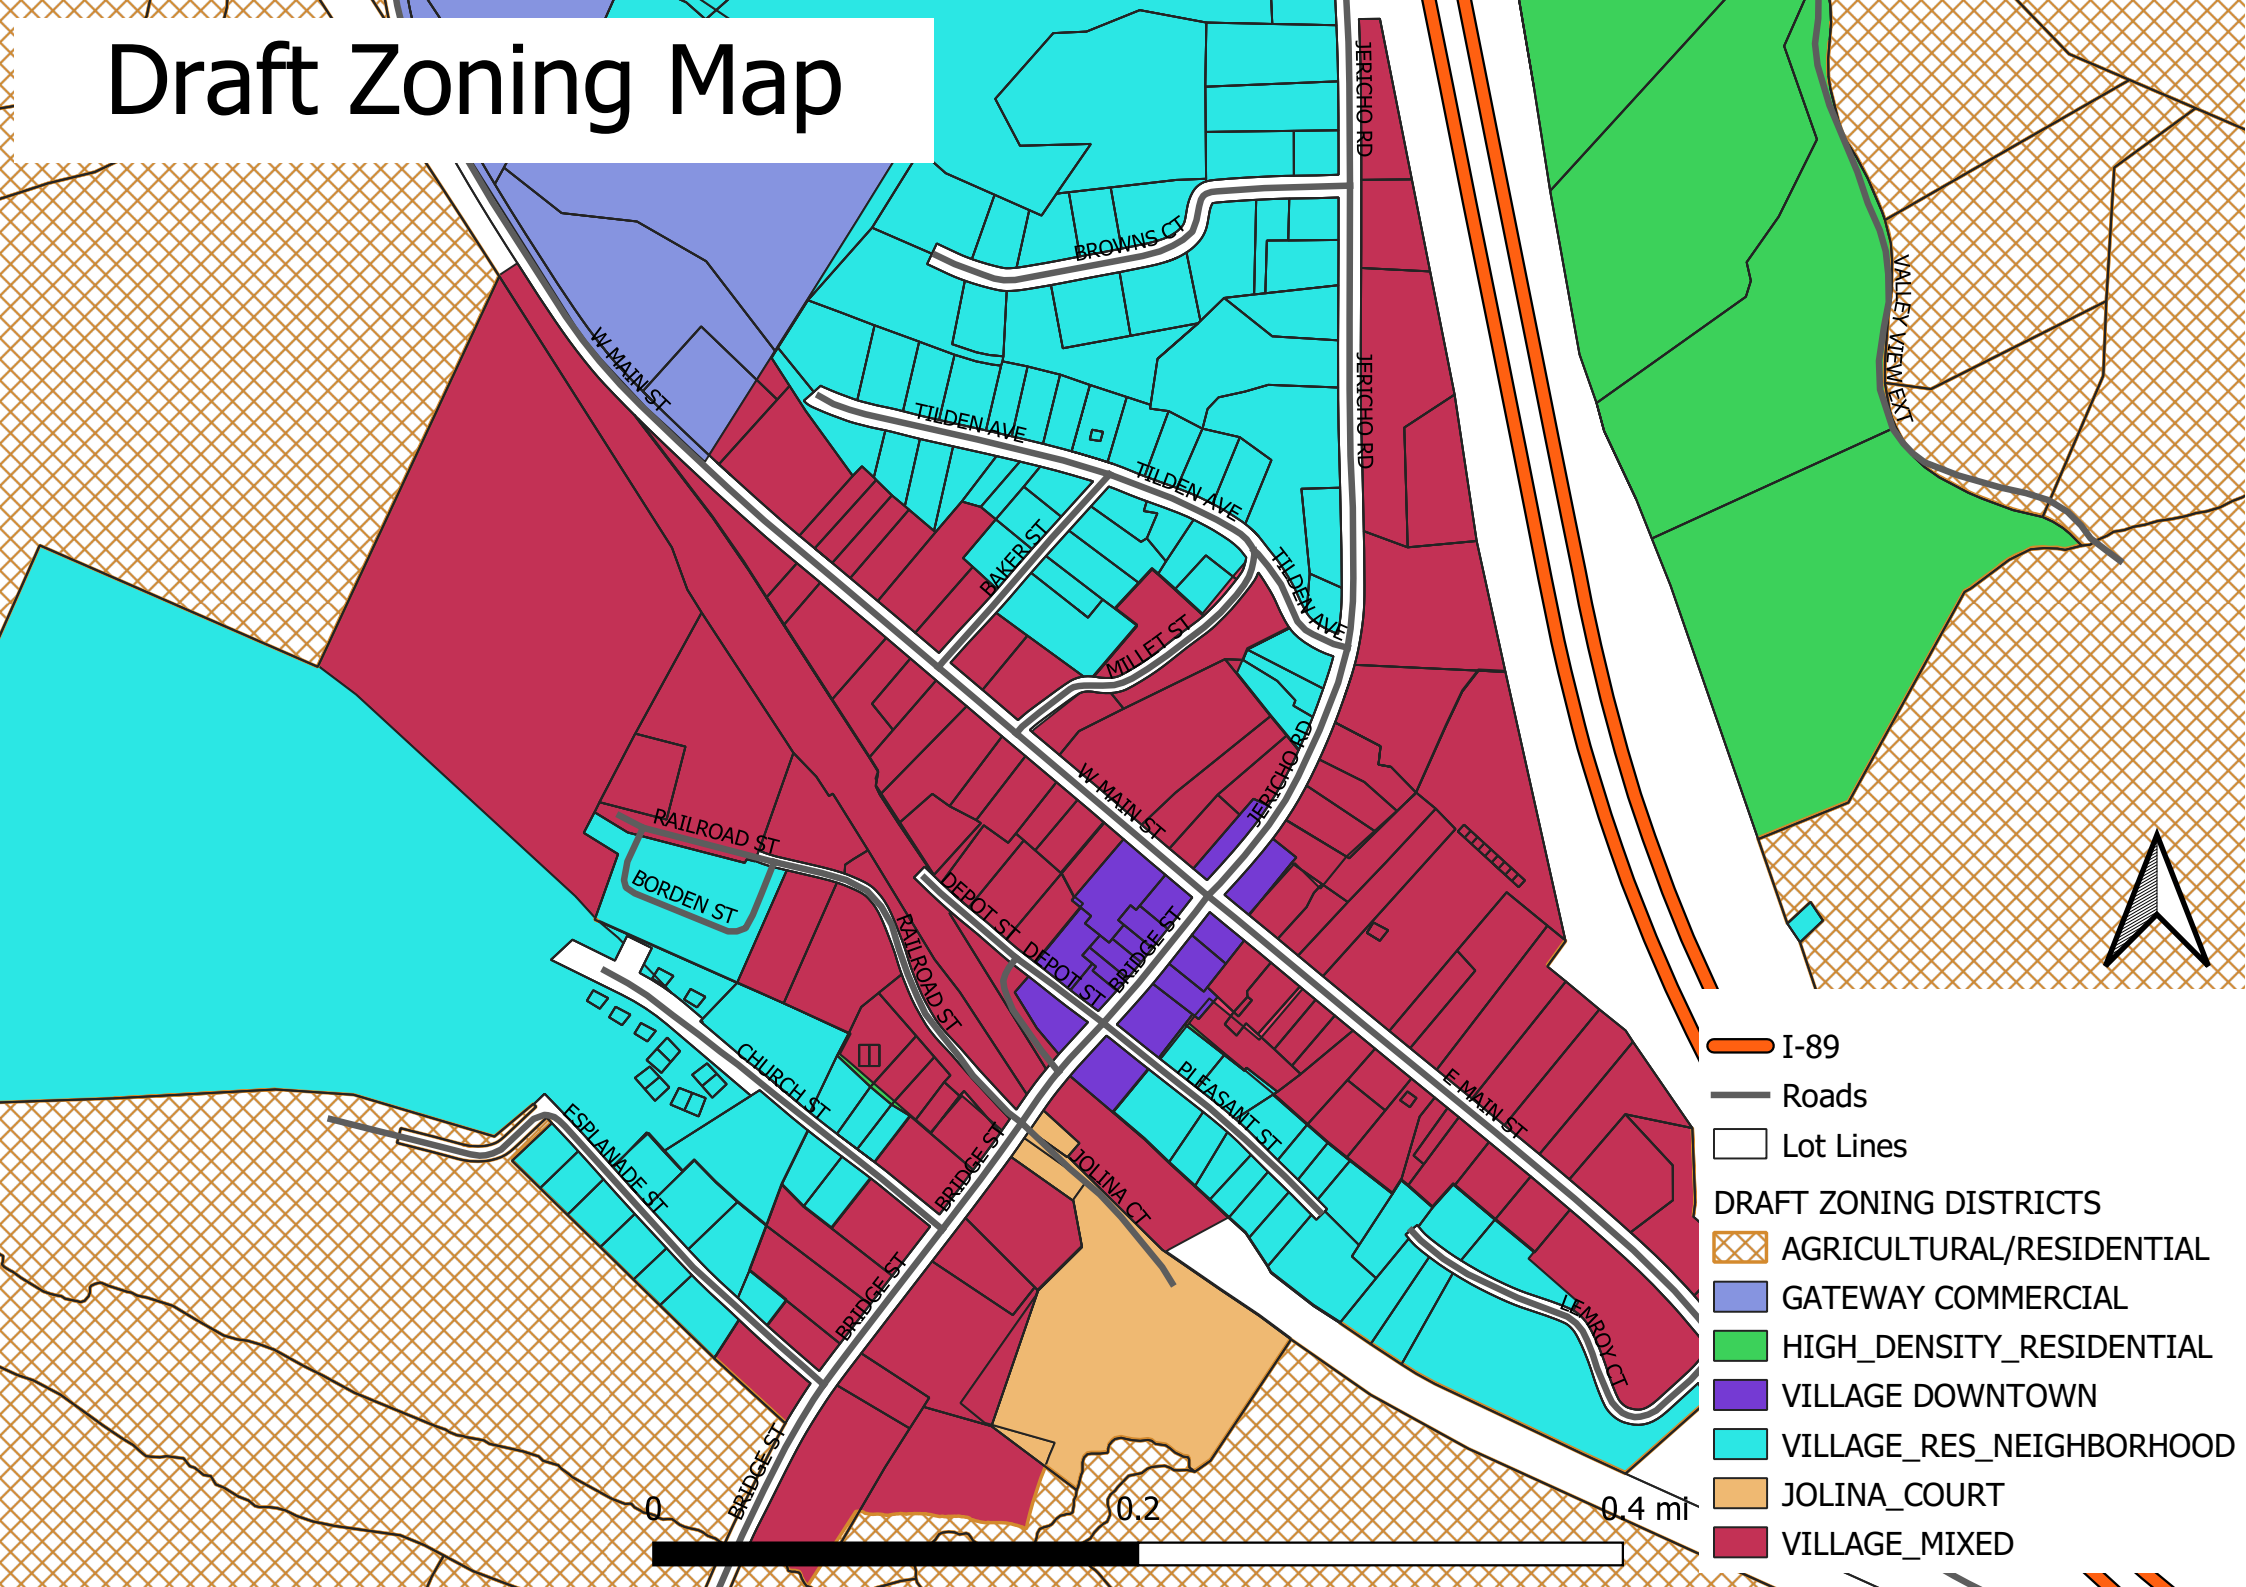

# Draft Zoning Map

- I-89
- Roads
- Lot Lines
- DRAFT ZONING DISTRICTS**
- AGRICULTURAL/RESIDENTIAL
- GATEWAY COMMERCIAL
- HIGH\_DENSITY\_RESIDENTIAL
- VILLAGE DOWNTOWN
- VILLAGE\_RES\_NEIGHBORHOOD
- JOLINA\_COURT
- VILLAGE\_MIXED