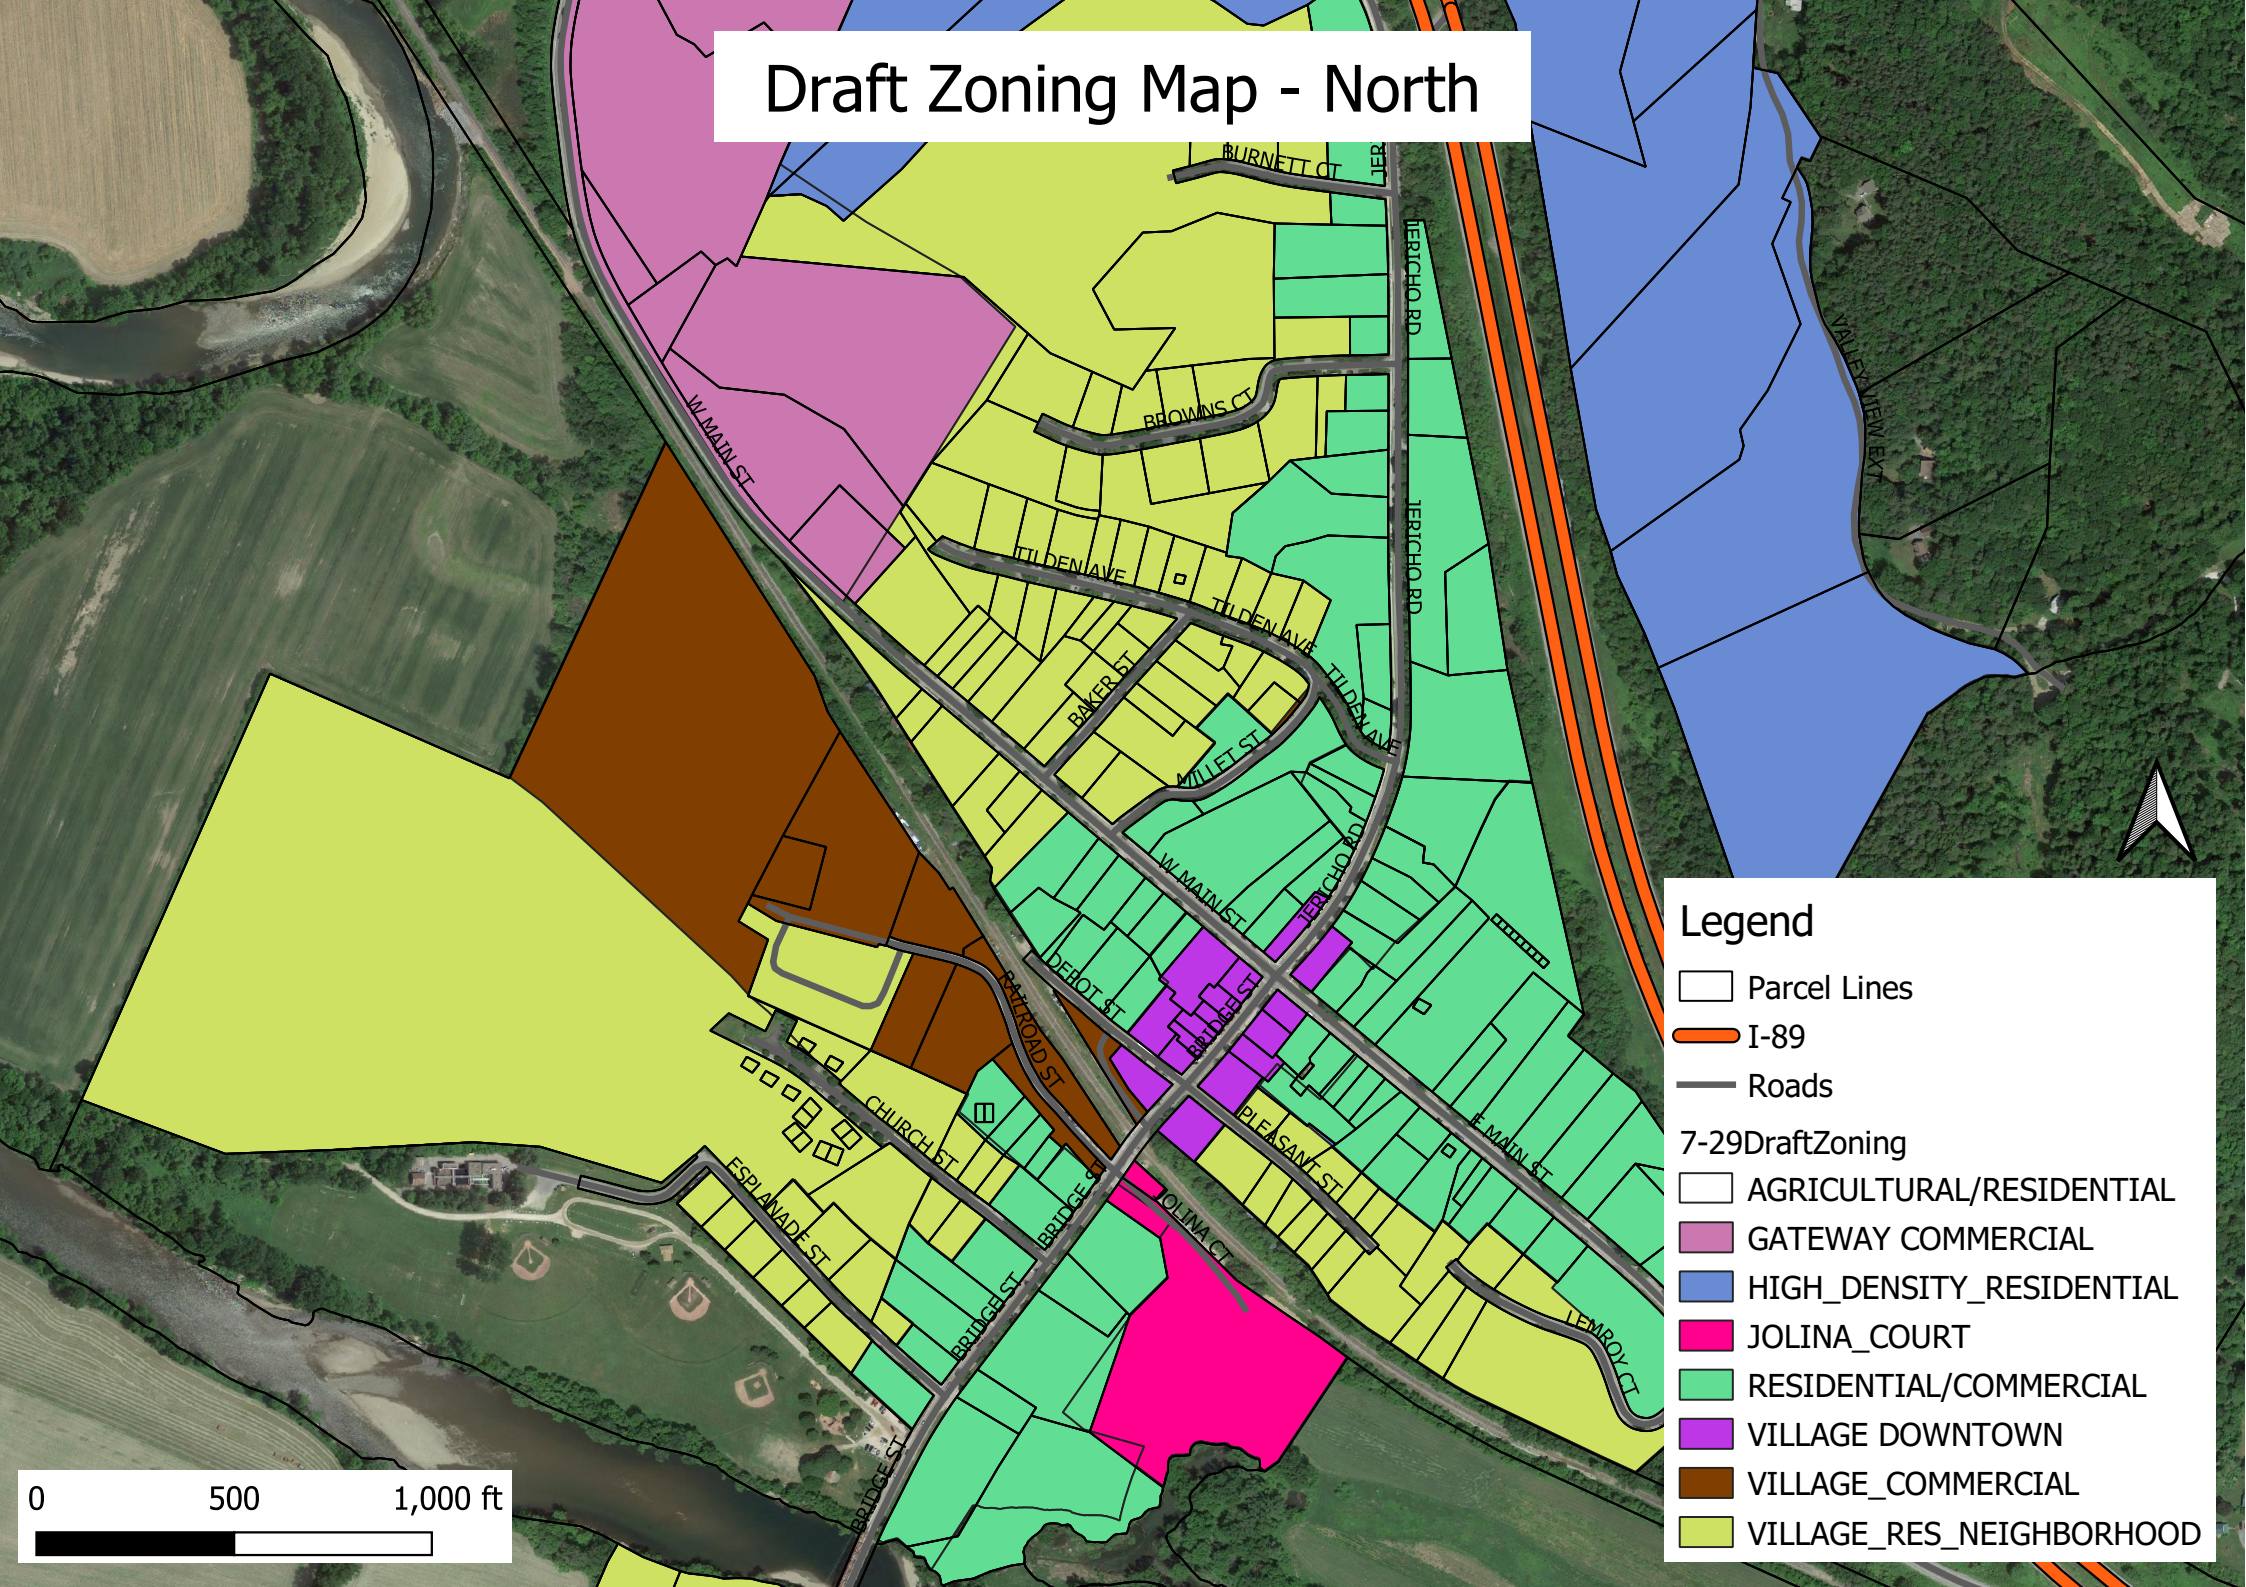

Draft Zoning Map - North

Legend

- Parcel Lines
- I-89
- Roads
- 7-29DraftZoning
 - AGRICULTURAL/RESIDENTIAL
 - GATEWAY COMMERCIAL
 - HIGH_DENSITY_RESIDENTIAL
 - JOLINA_COURT
 - RESIDENTIAL/COMMERCIAL
 - VILLAGE DOWNTOWN
 - VILLAGE_COMMERCIAL
 - VILLAGE_RES_NEIGHBORHOOD

Draft Zoning Map - South

Legend

Parcel Lines

Roads

7-29DraftZoning

AGRICULTURAL/RESIDENTIAL

COMMERCIAL

JOLINA_COURT

RESIDENTIAL/COMMERCIAL

VILLAGE_COMMERCIAL

VILLAGE_RES_NEIGHBORHOOD

ROUND CHURCH