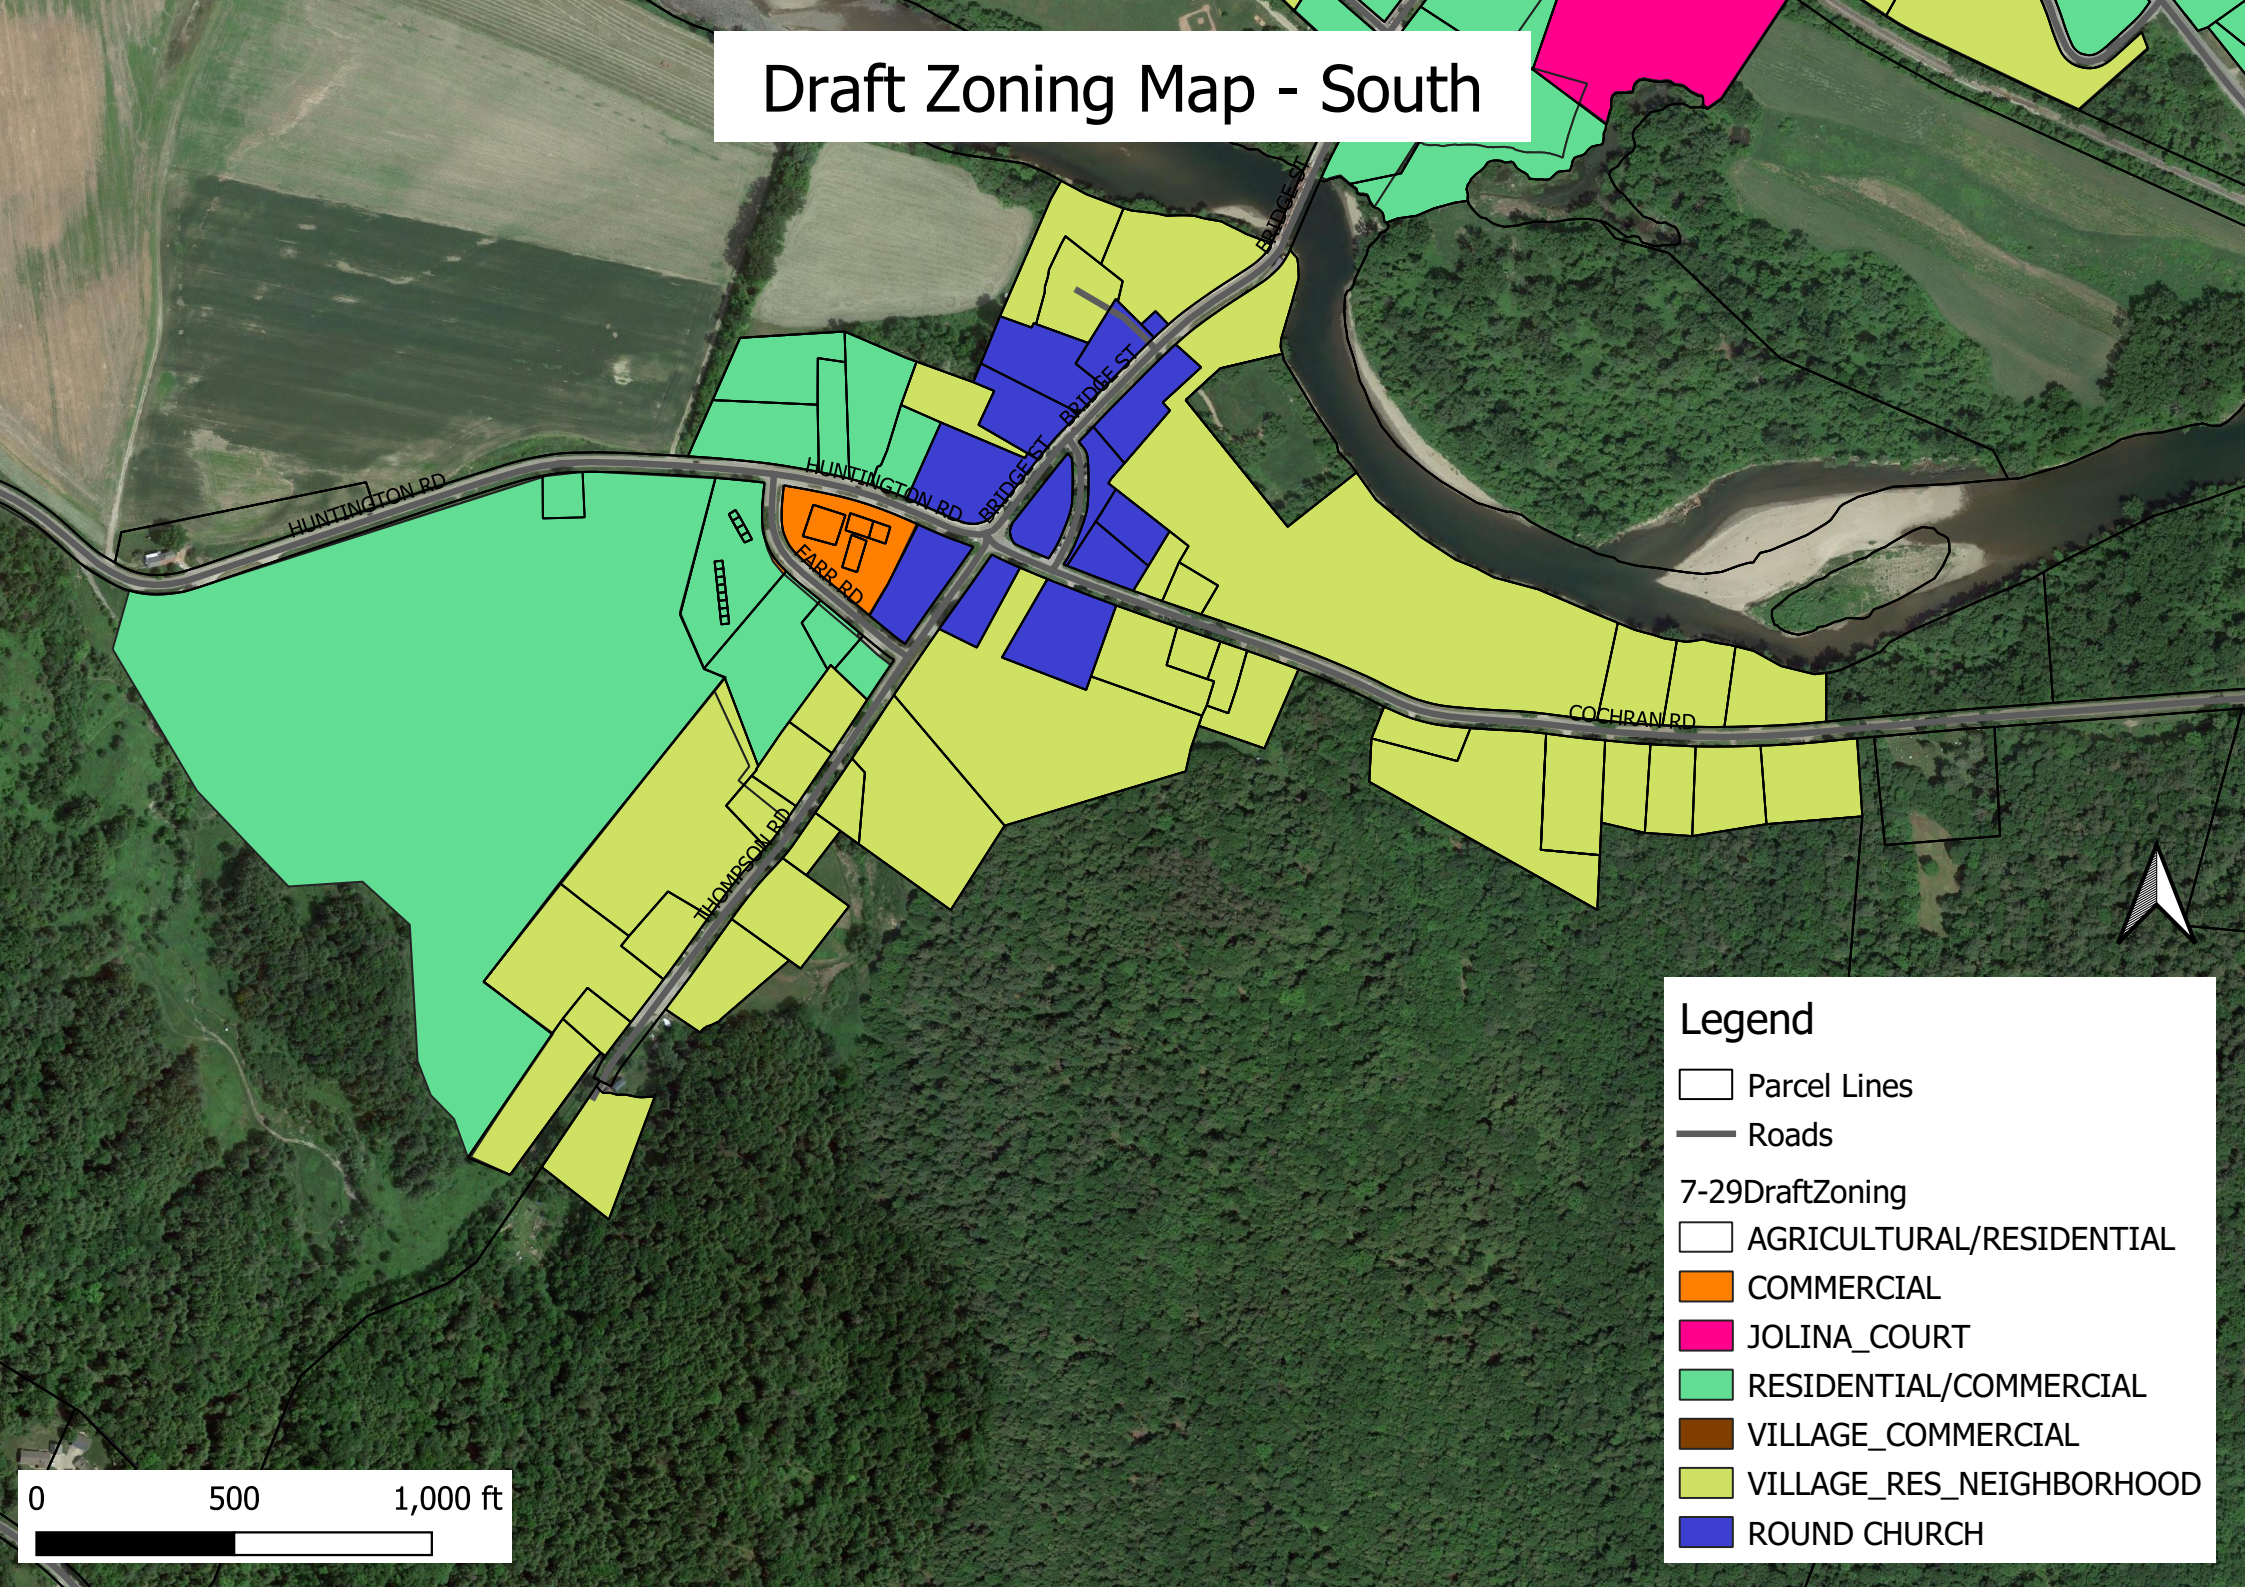

Draft Zoning Map - North

Legend

- Parcel Lines
- I-89
- Roads
- 7-29DraftZoning
 - AGRICULTURAL/RESIDENTIAL
 - GATEWAY COMMERCIAL
 - HIGH_DENSITY_RESIDENTIAL
 - JOLINA_COURT
 - RESIDENTIAL/COMMERCIAL
 - VILLAGE DOWNTOWN
 - VILLAGE_COMMERCIAL
 - VILLAGE_RES_NEIGHBORHOOD

Draft Zoning Map - South

Legend

Parcel Lines

Roads

7-29DraftZoning

AGRICULTURAL/RESIDENTIAL

COMMERCIAL

JOLINA_COURT

RESIDENTIAL/COMMERCIAL

VILLAGE_COMMERCIAL

VILLAGE_RES_NEIGHBORHOOD

ROUND CHURCH