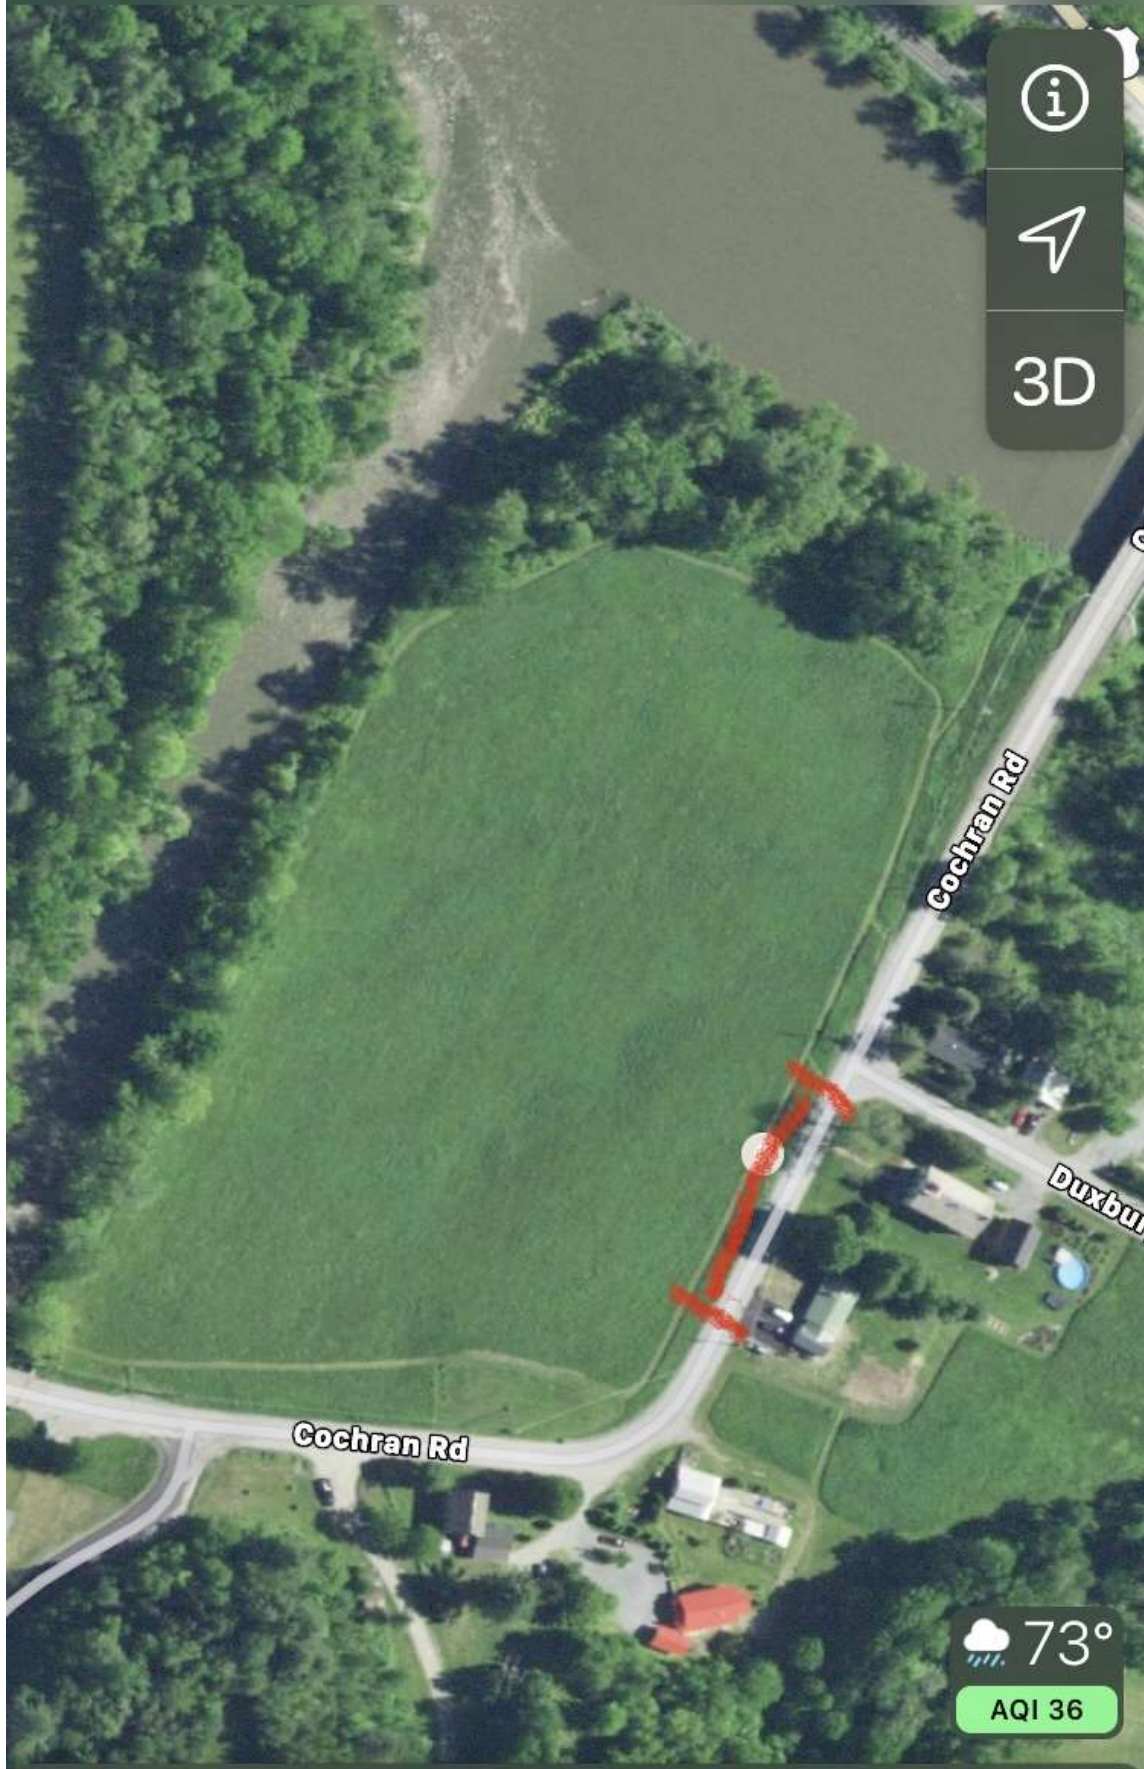

AT&T LTE

1:46 PM

66%

3D

73°

AQI 36

Search for a place or address