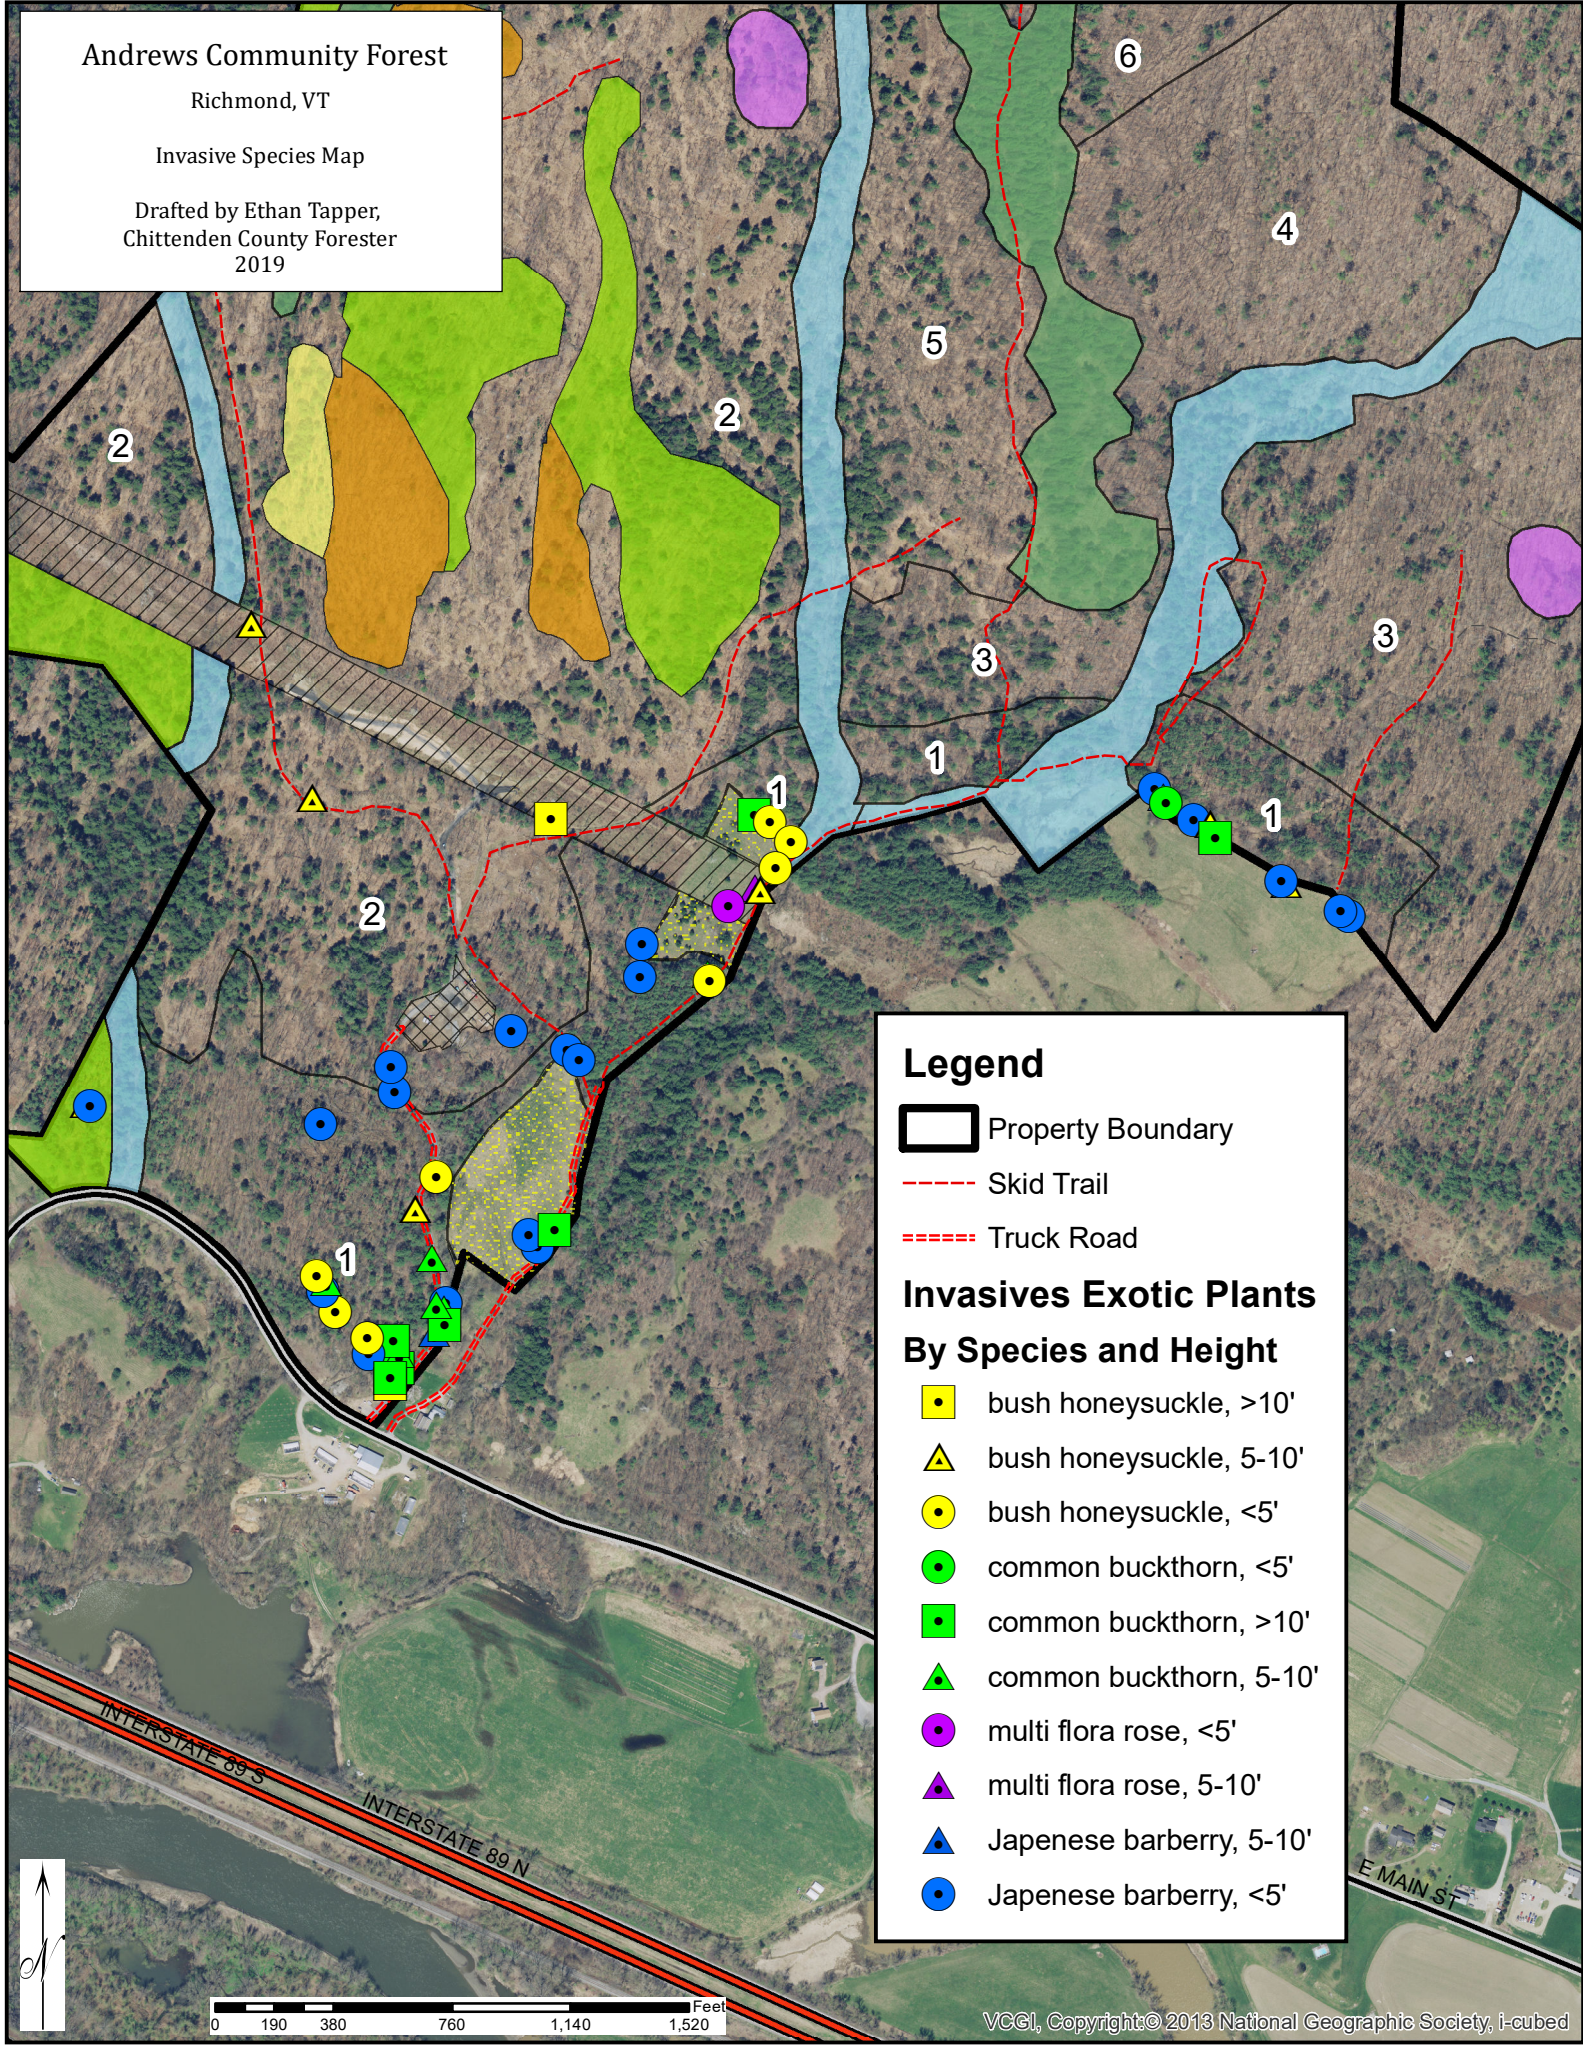

Andrews Community Forest

Richmond, VT

Invasive Species Map

Drafted by Ethan Tapper,
Chittenden County Forester
2019

Legend

Property Boundary

Skid Trail

Truck Road

Invasives Exotic Plants

By Species and Height

bush honeysuckle, >10'

bush honeysuckle, 5-10'

bush honeysuckle, <5'

common buckthorn, <5'

common buckthorn, >10'

common buckthorn, 5-10'

multi flora rose, <5'

multi flora rose, 5-10'

Japanese barberry, 5-10'

Japanese barberry, <5'