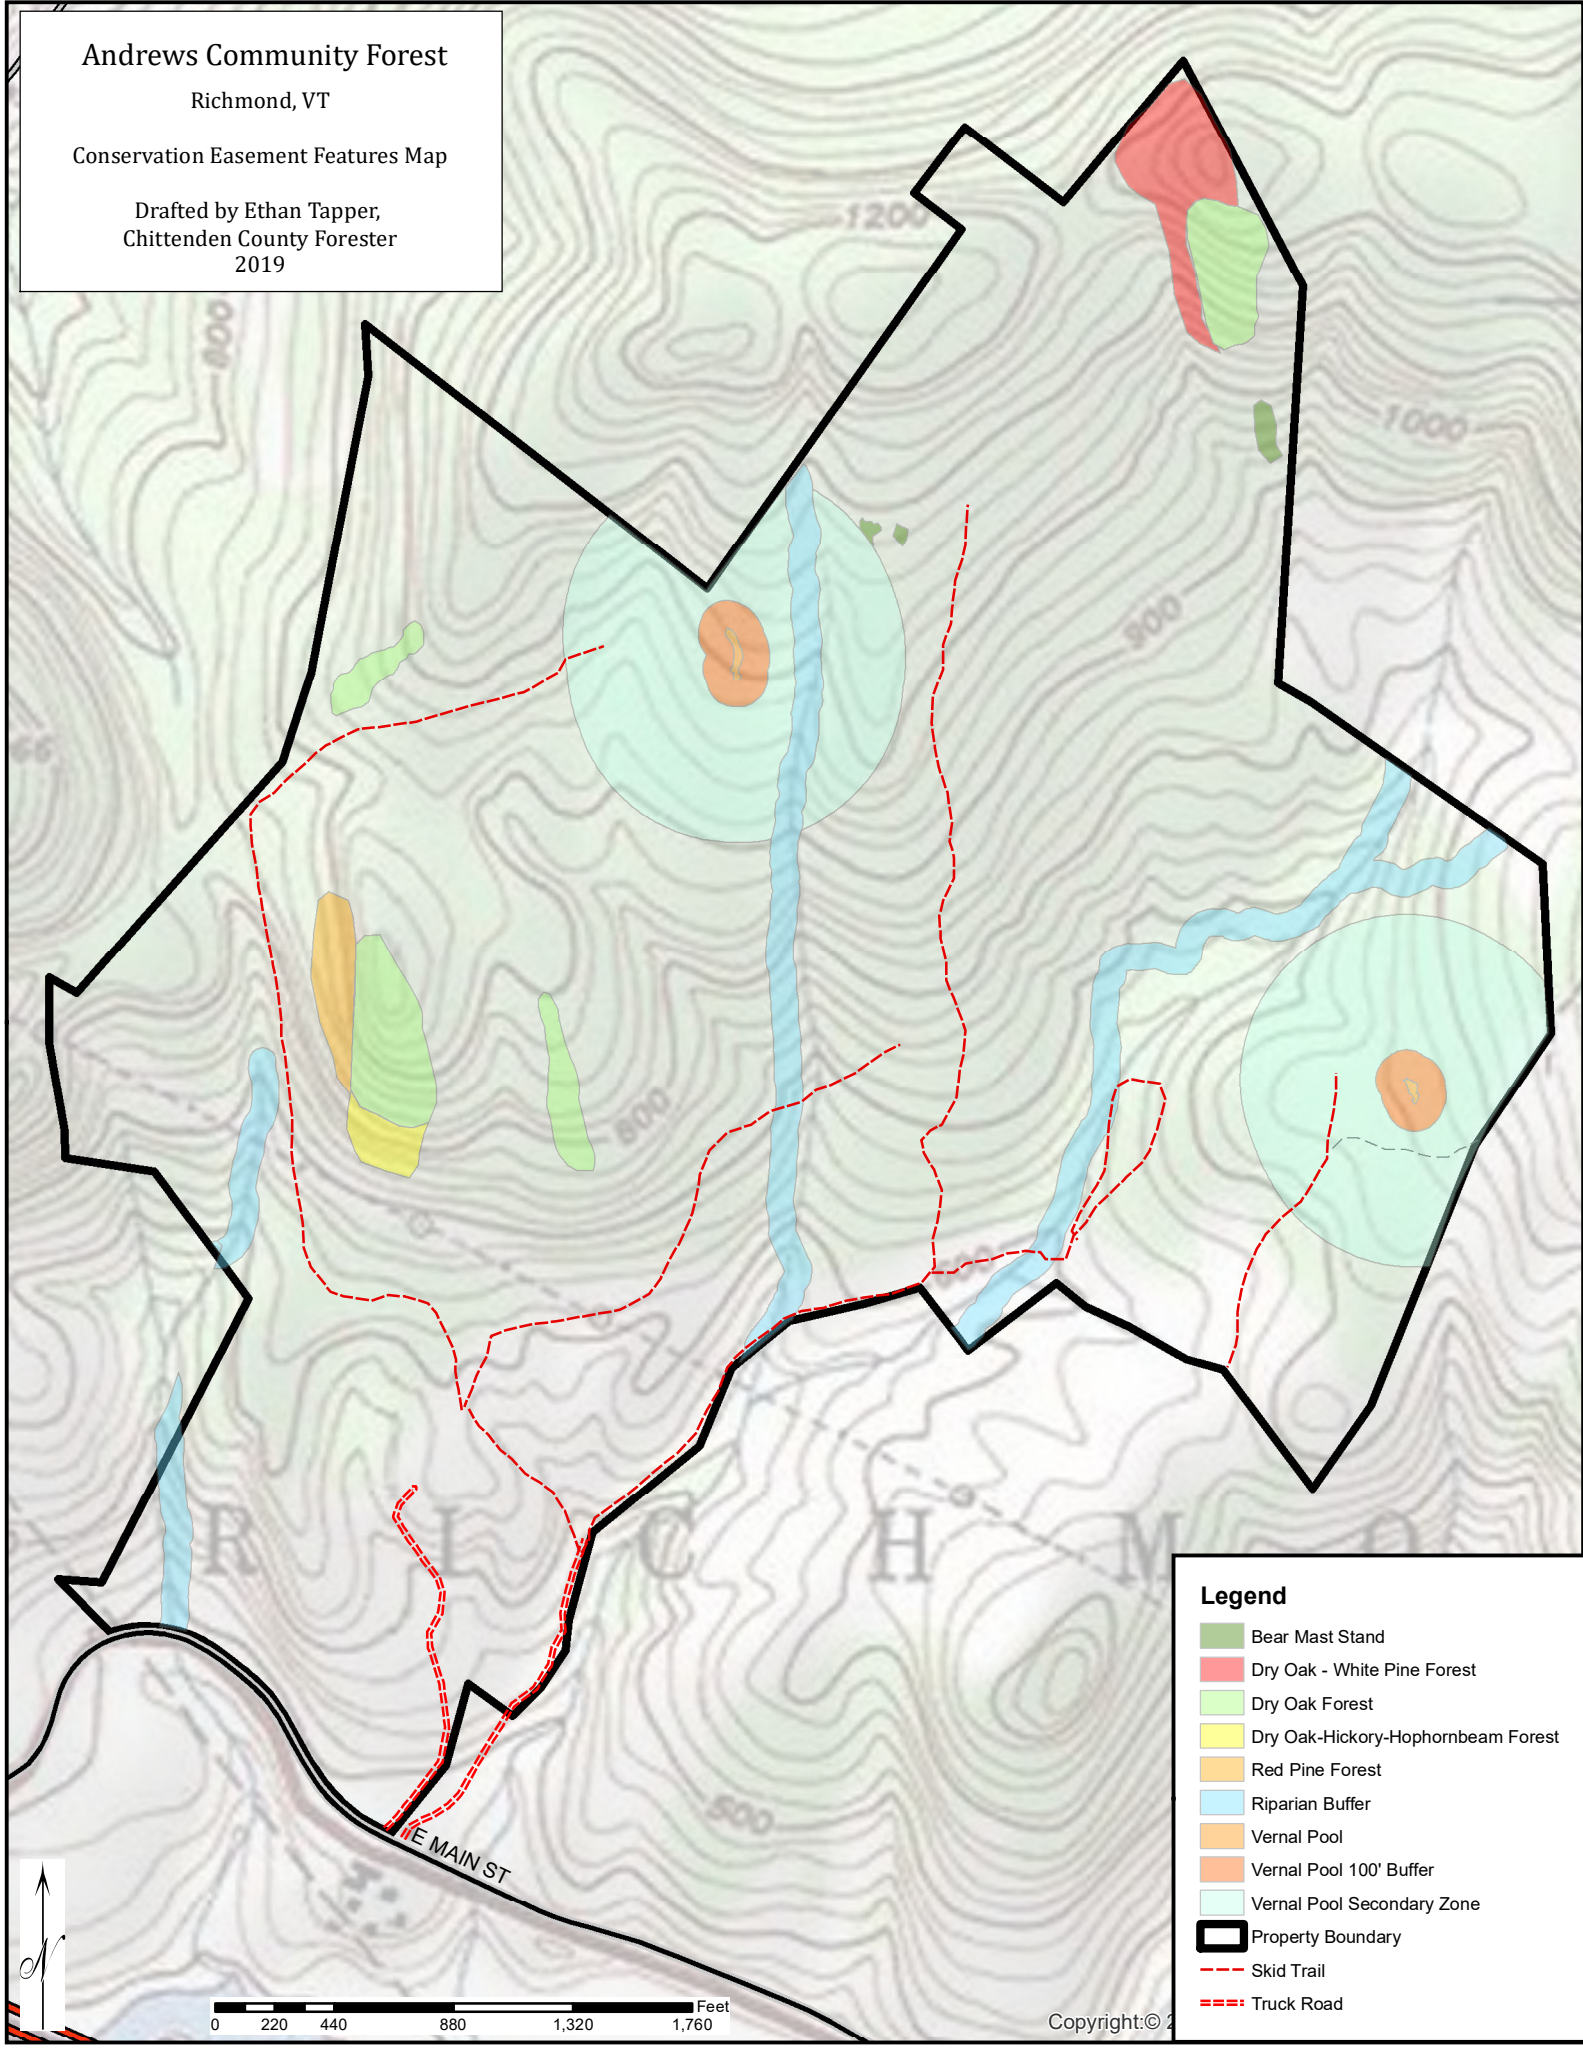

Andrews Community Forest

Richmond, VT

Conservation Easement Features Map

Drafted by Ethan Tapper,
Chittenden County Forester
2019

Legend	
	Bear Mast Stand
	Dry Oak - White Pine Forest
	Dry Oak Forest
	Dry Oak-Hickory-Hophornbeam Forest
	Red Pine Forest
	Riparian Buffer
	Vernal Pool
	Vernal Pool 100' Buffer
	Vernal Pool Secondary Zone
	Property Boundary
	Skid Trail
	Truck Road

0 220 440 880 1,320 1,760 Feet

Copyright: © 2019