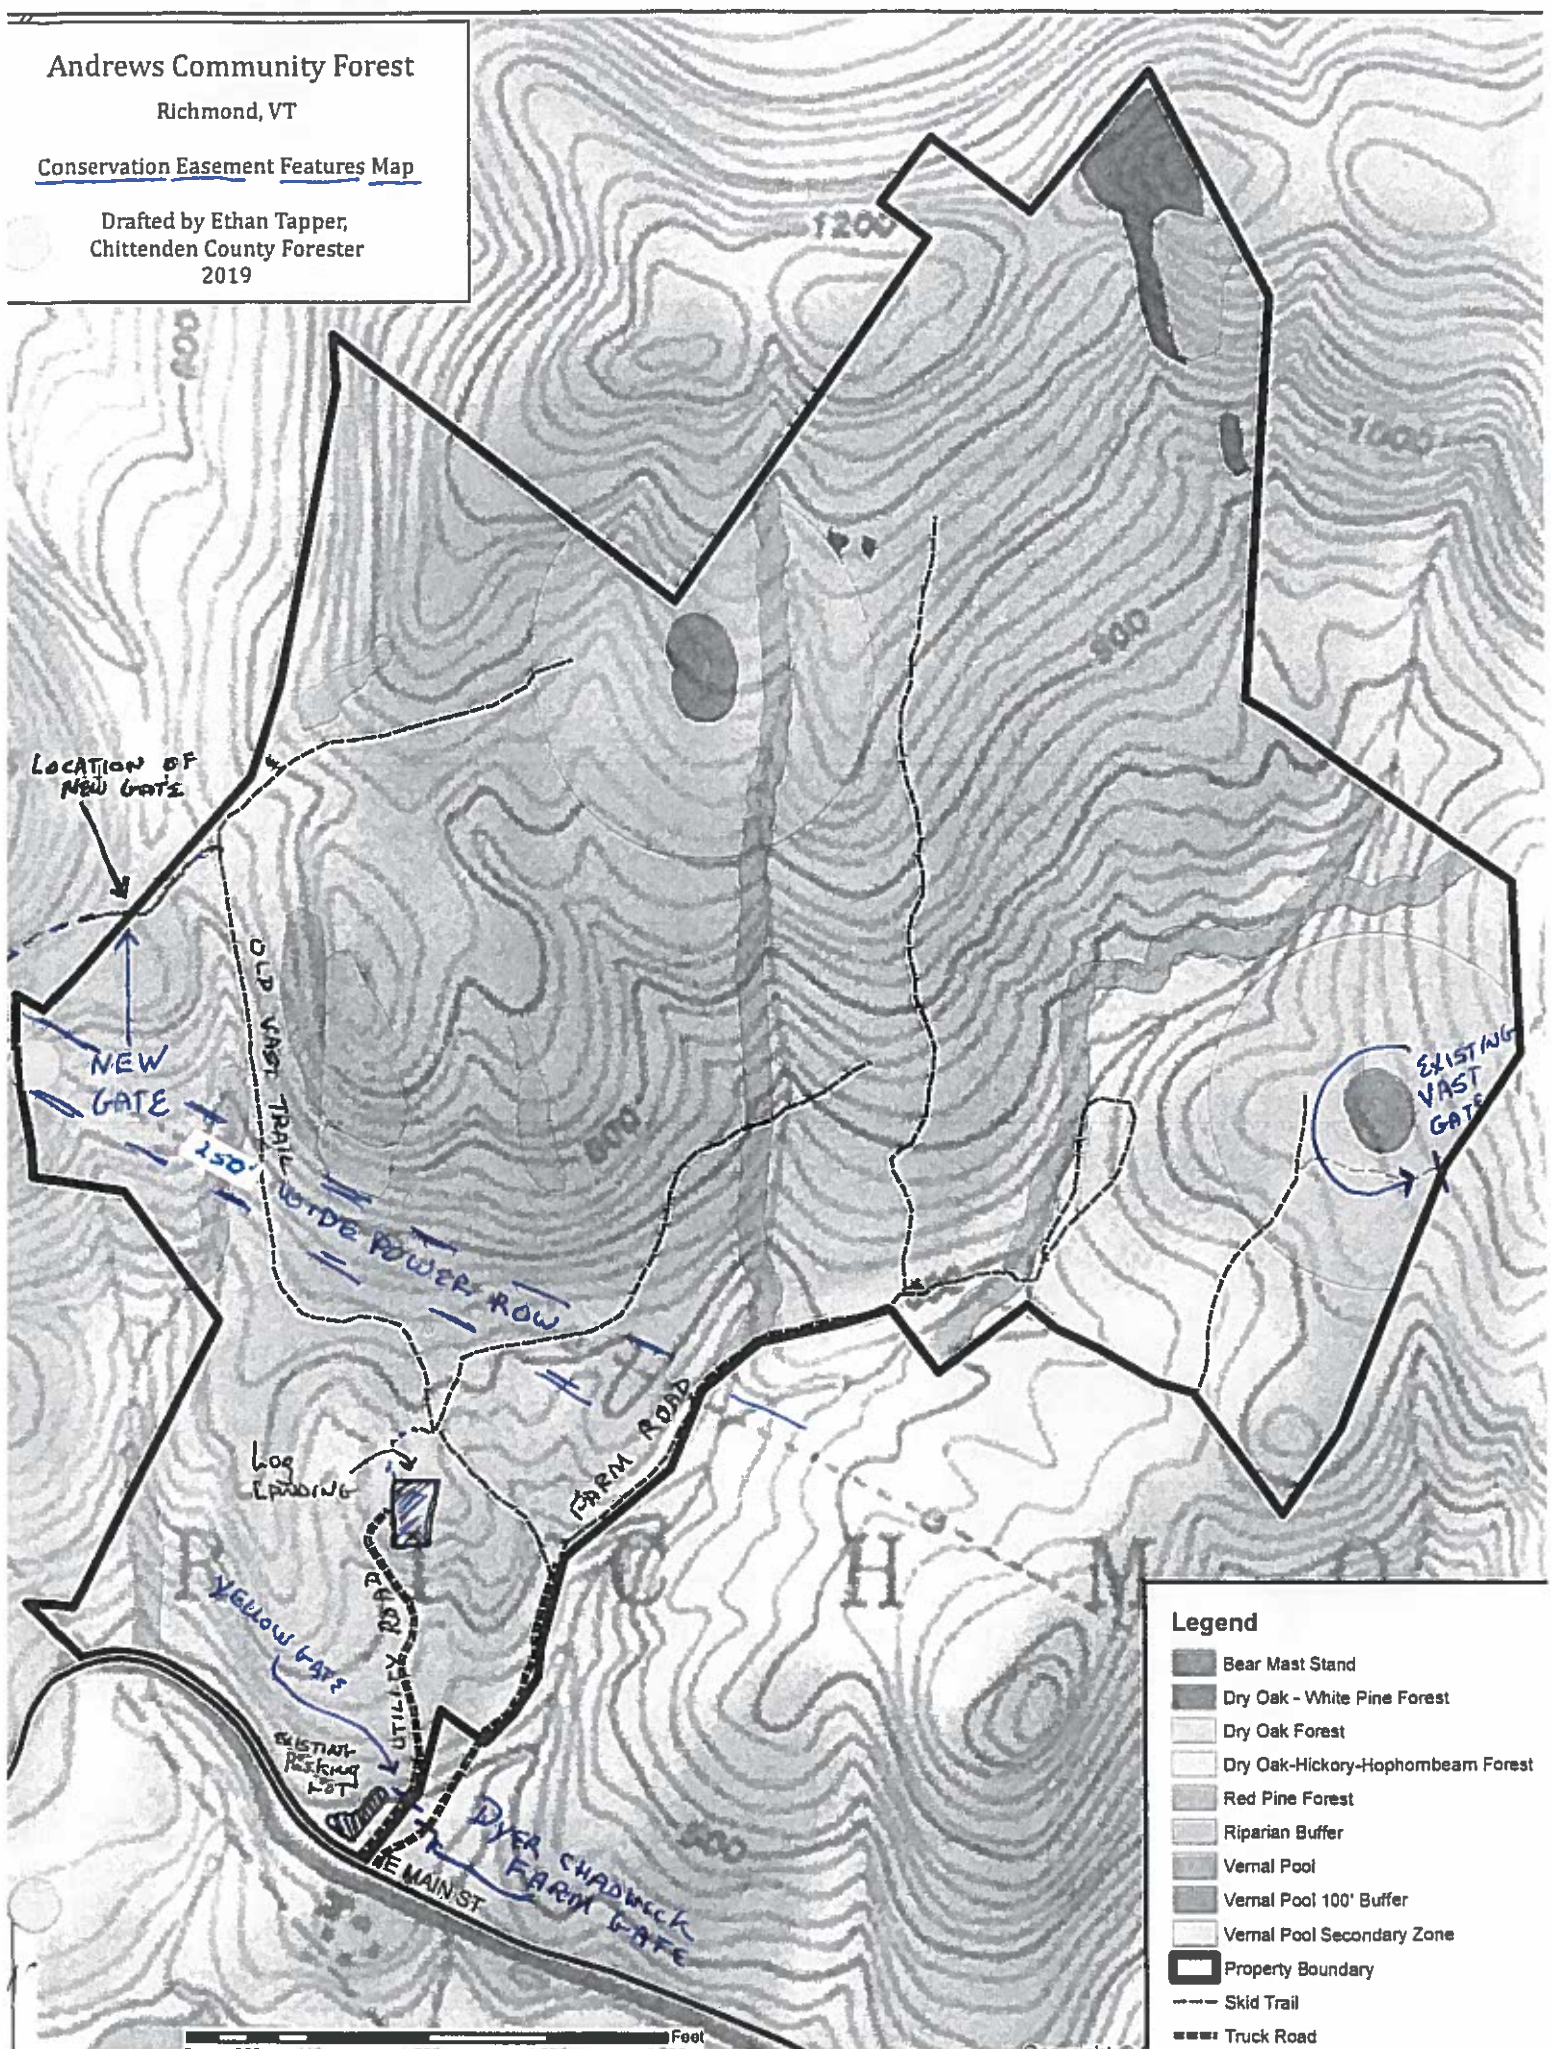

Andrews Community Forest

Richmond, VT

Conservation Easement Features Map

Drafted by Ethan Tapper,
Chittenden County Forester
2019

Legend

- Bear Mast Stand
- Dry Oak - White Pine Forest
- Dry Oak Forest
- Dry Oak-Hickory-Hophornbeam Forest
- Red Pine Forest
- Riparian Buffer
- Vernal Pool
- Vernal Pool 100' Buffer
- Vernal Pool Secondary Zone
- Property Boundary
- Skid Trail
- Truck Road

Feet