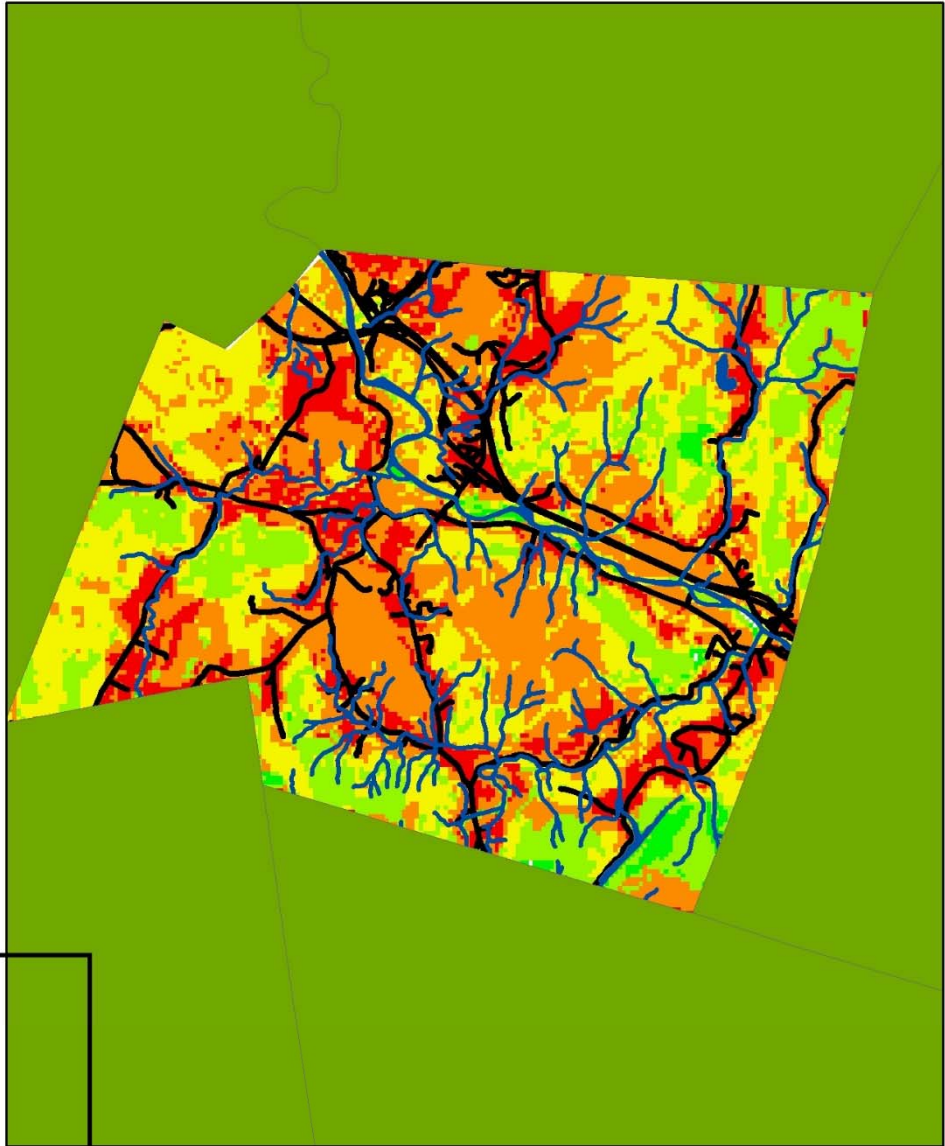

CCRPC-Map-1: Natural Areas Rated

Legend

-  RichShell
-  sw_0305 arc
-  sw_0205 arc
-  dlgs24 polygon
-  dlgs14 polygon
-  rds07 arc

NaturalAreas-CCRPC-Pam
FINALSCORE: 5 is highest

-  0-1
-  1-2
-  2-2.75
-  2.75-3.75
-  3.75-5