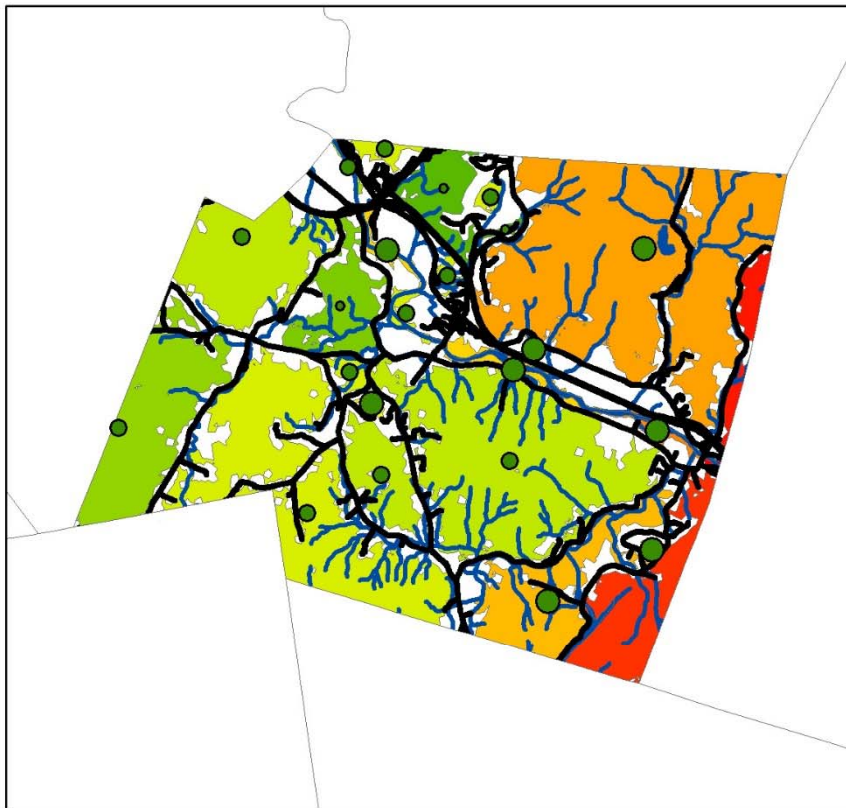

## ANR-Map-2: Habitat Blocks Rated

### Legend

-  RichShell
-  rds07 arc
-  dlgs24 polygon
-  sw\_0305 arc
-  sw\_0205 arc

### Habitat\_Blocks

-  <all other values>

THREAT: 1-10, 10=High

### Habitat\_Blocks

THREAT WEIGHTED SCORE RC